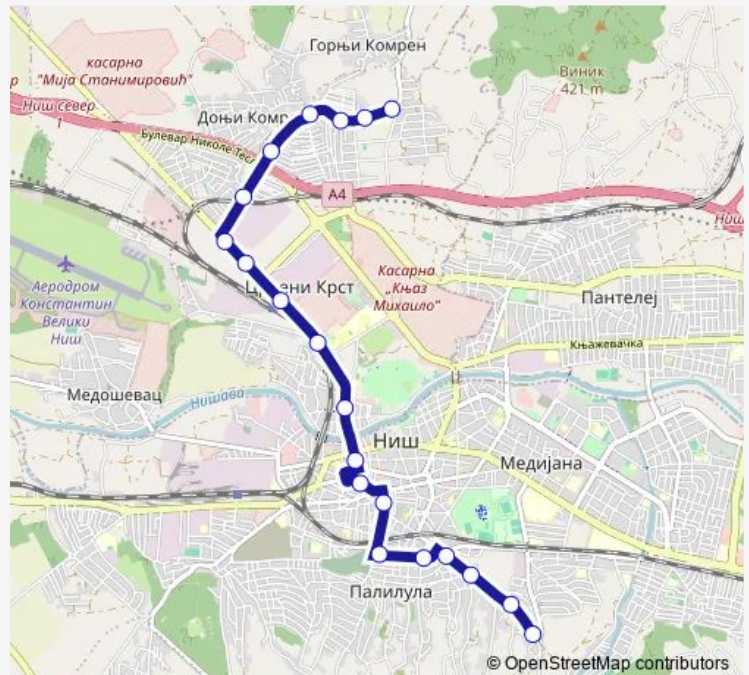

### Route schedule

Mokranjčeva — Podvinik li

Monday 04:50-23:41

Tuesday 04:50-23:41

Wednesday 04:50-23:41

Thursday 04:50-23:41

Friday 04:50-02:00<sup>+1</sup>

Saturday 00:00-02:20<sup>+1</sup>

### Route info

Direction: Mokranjčeva

Stops: 19

Trip Duration: 0 hour 30 min

■ 9 — Mokranjčeva - Branko Bjegović