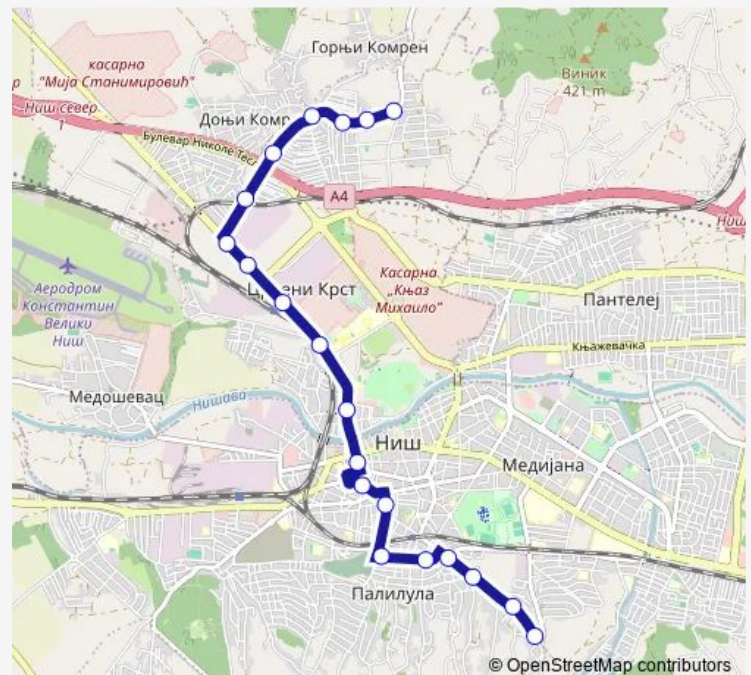

Saturday 00:00-02:20⁺¹

Sunday 05:10-23:20

Route info

Direction: Mokranjčeva

Stops: 19

Trip Duration: 0 hour 30 min

■ 9 — Mokranjčeva - Branko Bjegović

Direction