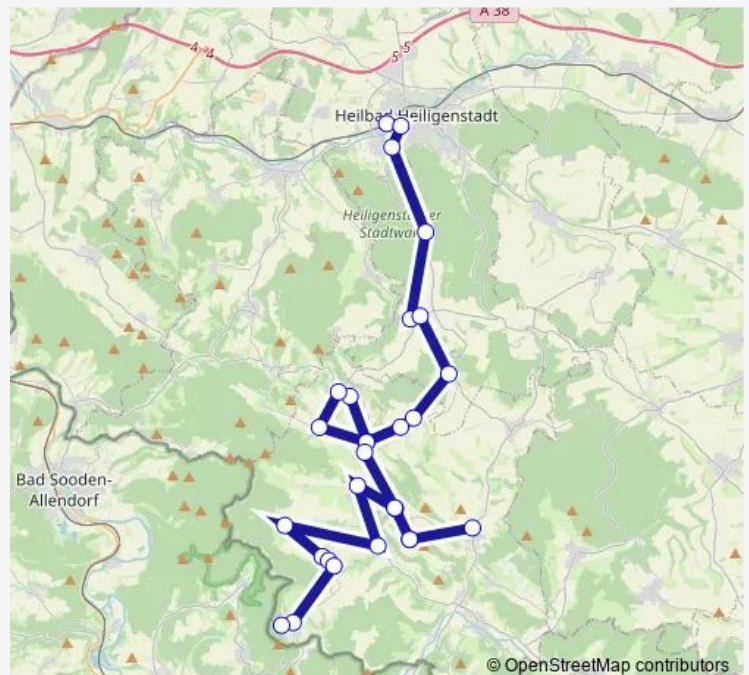

Monday 14:00-15:50

Tuesday 15:50

Wednesday 15:50

Thursday 15:50

Friday 14:00-15:50

Saturday —

Sunday —

Route info

Direction:

Stops: 0

Trip Duration: — min

■ 9

Direction

Heilbad Heiligenstadt, ZOB 4 — Pfaffschwende, Schule

23 stops

[Open route schedule](#)

Saturday —

Sunday —

Route info

Direction: Kella, Wendeschleife

Stops: 11

Trip Duration: 0 hour 32 min

Direction

undefined — undefined

Friday 15:50

Saturday —

Sunday —

Route info

Direction: Kella, Wendeschleife

Stops: 23

Trip Duration: 1 hour 9 min

9 Bus time schedules and route maps are available in an offline PDF at busmaps.com. Use the busmaps.com website to see live bus times, train schedule or subway schedule, and step-by-step directions for all public transit in Heilbad Heiligenstadt