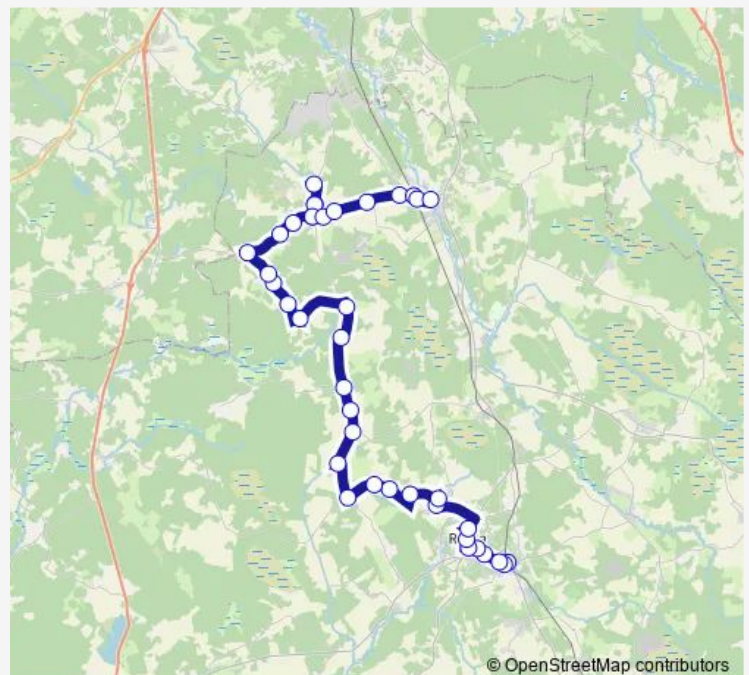

Saturday 09:38

Sunday 09:38

Route info

Direction: Rapla raudteejaam

Stops: 39

Trip Duration: 1 hour 10 min

© OpenStreetMap contributors

Adila

Wednesday 11:35

Thursday 11:35

Friday 11:35

Saturday 11:35

Sunday 11:35

Route info

Direction: Kohila

Stops: 25