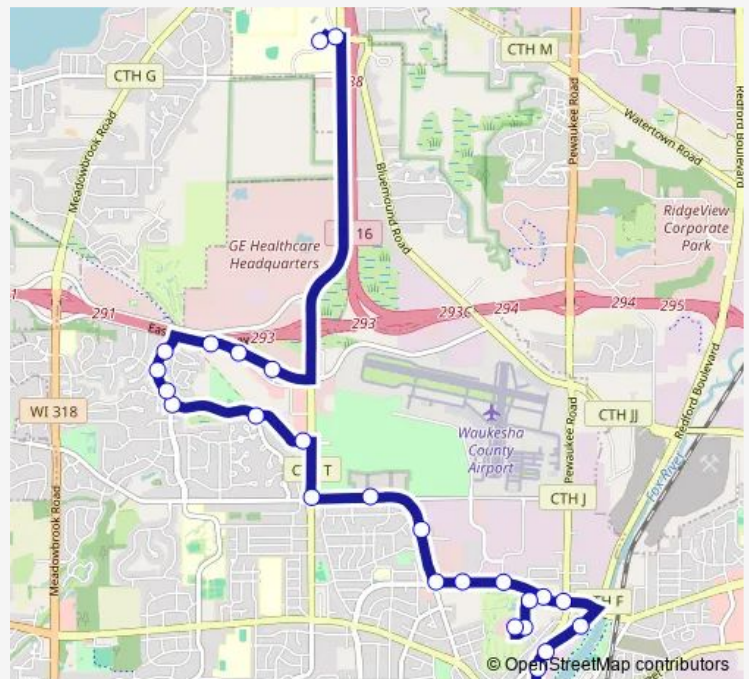

### Direction

Transit Center Bay J — Waukesha County Technical College at College Center

27 stops

[Open route schedule](#)

- Transit Center Bay J
- E ST Paul Avenue at Union Street
- E ST Paul Avenue at Albert Street
- St. Paul Ave at Metaltek
- 1405 E ST Paul Avenue
- W Moreland Avenue at Pewaukee Road
- Waukesha County Courthouse
- Riverview Ave. opposite Juvenile Center
- Waukesha County Health and Human Services Building
- Riverview Ave. at Waukesha County Jail
- W Moreland Boulevard at Airport Road
- Opp. 717 W Moreland Boulevard
- W Moreland Boulevard at Delafield Street
- Delafield St. at Waukesha Police Department
- Northview at Huber Jail
- Northview Road at N Grandview Boulevard
- Woodburn Road at N Grandview Boulevard
- Woodburn Rd at Pebble Valley
- Pebble Valley Road at N University
- N Univeristy Avenue at Rolling Ridge
- N Univeristy Avenue at Woodridge Lane

### Route schedule

Transit Center Bay J — Waukesha County Technical College at College Center

Monday	05:55-20:15
Tuesday	05:55-20:15
Wednesday	05:55-20:15
Thursday	05:55-20:15
Friday	05:55-20:15
Saturday	08:50-17:50
Sunday	—

### Route info

Direction: Transit Center Bay J

Stops: 27

Trip Duration: 0 hour 26 min

N University Avenue at Welsh Court

Silvernail Road. at The Silvernail Apartments

Silvernail at Meadow Lane

Silvernail Road at Cvs

## Route info

Direction: Waukesha County Technical College at College  
Center

Stops: 28

Trip Duration: 0 hour 33 min

W Moreland Avenue at Pewaukee Road

E North Avenue at Albert Street

E North Avenue at Union Street