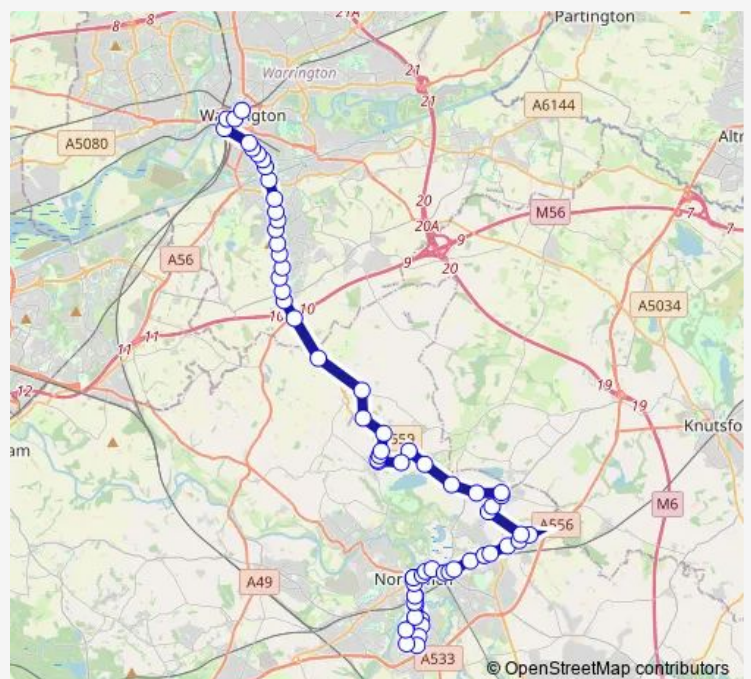

Bus 9 Warrington - Northwich via Antrobus, Higher Wincham, Lostock Gramam

[Go to website](#)

Direction

Bus Interchange — Community Primary School

57 stops

[Open route schedule](#)

- Bus Interchange
- Legh Street
- Town Hall
- Thynne Street
- St James' Court
- Central Avenue
- Causeway Hotel
- Loushers Lane
- Morrisons
- St Thomas' Church
- Mullberry Tree Pub
- London Bridge
- Broomfields Road
- Lyon's Lane
- Windmill Lane
- Golf Club
- Dudlow Green Road
- Owens Corner
- Primrose Hill
- Cat & Lion
- Bupa Hospital

Route schedule

Bus Interchange — Community Primary School

Monday	14:17
Tuesday	14:17
Wednesday	14:17
Thursday	14:17
Friday	14:17
Saturday	—
Sunday	—

Route info

Direction: Bus Interchange

Stops: 57

Trip Duration: 1 hour 4 min