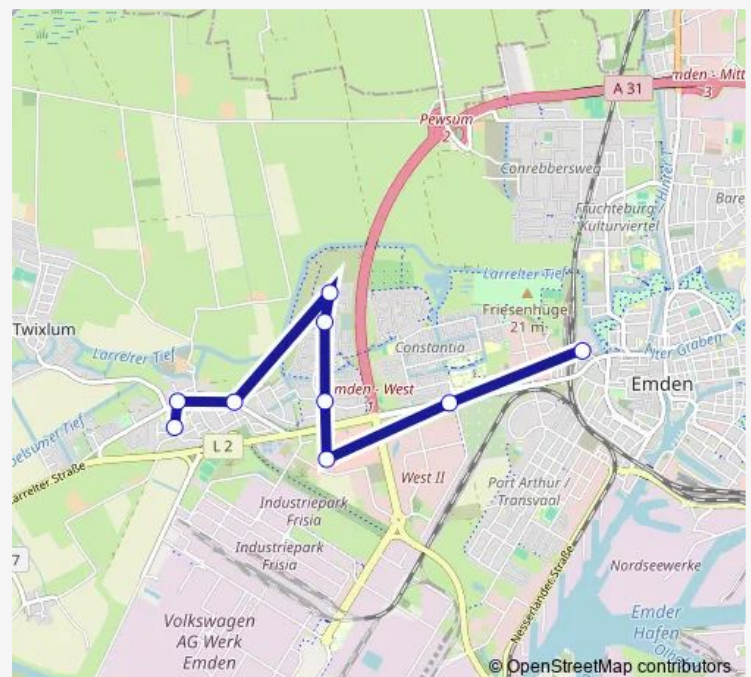

Emden(Ostfriesl) Lise-Meitner-Straße

Emden(Ostfriesl) Max-Born-Straße

Emden(Ostfriesl) Dollartcenter

Emden(Ostfriesl) Hochschule

Emden(Ostfriesl) Hbf/Zob

### Route schedule

Emden(Ostfriesl) Schule Larrelt — Emden(Ostfriesl) Hbf/Zob

Monday	06:58-18:40
Tuesday	06:58-18:40
Wednesday	06:58-18:40
Thursday	06:58-18:40
Friday	06:58-18:40
Saturday	—
Sunday	—

### Route info

Direction: Emden(Ostfriesl) Schule Larrelt

Stops: 9

Trip Duration: 0 hour 19 min

## Direction

Emden(Ostfriesl) Hbf/Zob — Emden(Ostfriesl) Abenteuer-  
spielplatz

5 stops

[Open route schedule](#)

Emden(Ostfriesl) Hbf/Zob

Emden(Ostfriesl) Hochschule

Emden(Ostfriesl) Max-Born-Straße

Emden(Ostfriesl) Lise-Meitner-Straße