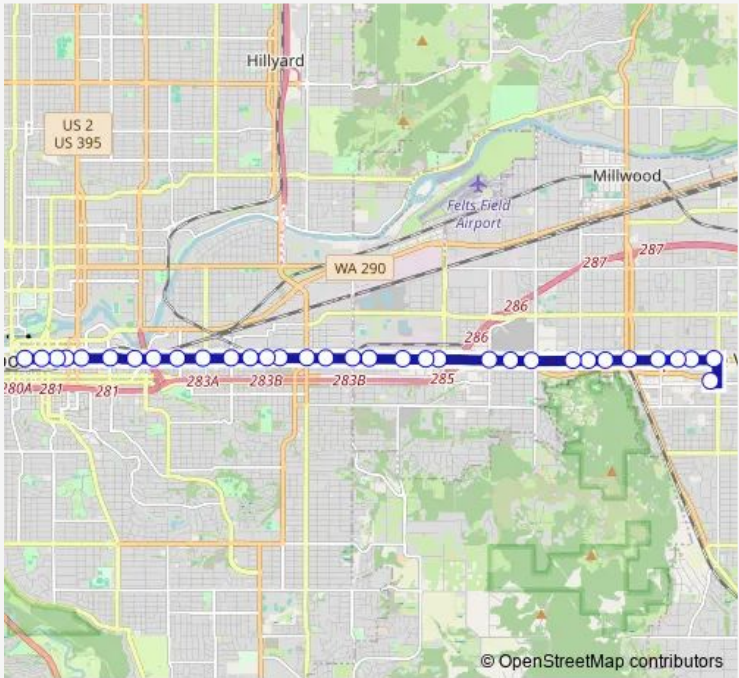

Bus 9 Sprague

[Go to website](#)

Direction
 Plaza Bay 6 — Valley Transit Center Bay 10
 30 stops
[Open route schedule](#)

- Plaza Bay 6
- Riverside @ Washington
- Sprague @ Browne
- Sprague @ Division
- Sprague @ Pine
- Sprague @ Sherman
- Sprague @ Pride Prep
- Sprague @ Ivory
- Sprague @ Helena
- Sprague @ Napa
- Sprague @ Stone
- Sprague @ Lacey
- Sprague @ Haven
- Sprague @ Freya
- Sprague @ Myrtle
- Sprague @ Havana
- Sprague @ Custer
- Sprague @ Carnahan
- Sprague @ Howe
- Sprague @ Fancher
- Appleway @ Theirman

Route schedule
 Plaza Bay 6 — Valley Transit Center Bay 10

Monday	06:20-22:05
Tuesday	06:20-22:05
Wednesday	06:20-22:05
Thursday	06:20-22:05
Friday	06:20-22:05
Saturday	07:05-22:05
Sunday	08:05-19:05

Route info
 Direction: Plaza Bay 6
 Stops: 30
 Trip Duration: 0 hour 33 min

Valley Transit Center Bay 10

Direction

Valley Transit Center Bay 2 — Plaza Bay 10

33 stops

[Open route schedule](#)

Valley Transit Center Bay 2

Sprague @ University

Sprague @ Felts

Monday	—
Tuesday	—
Wednesday	—
Thursday	—
Friday	—
Saturday	—
Sunday	06:07

Route info

Direction: Valley Transit Center Bay 2

Stops: 33

Trip Duration: 0 hour 26 min

Sprague @ Ivory

Sprague @ Pride Prep

Sprague @ Sherman