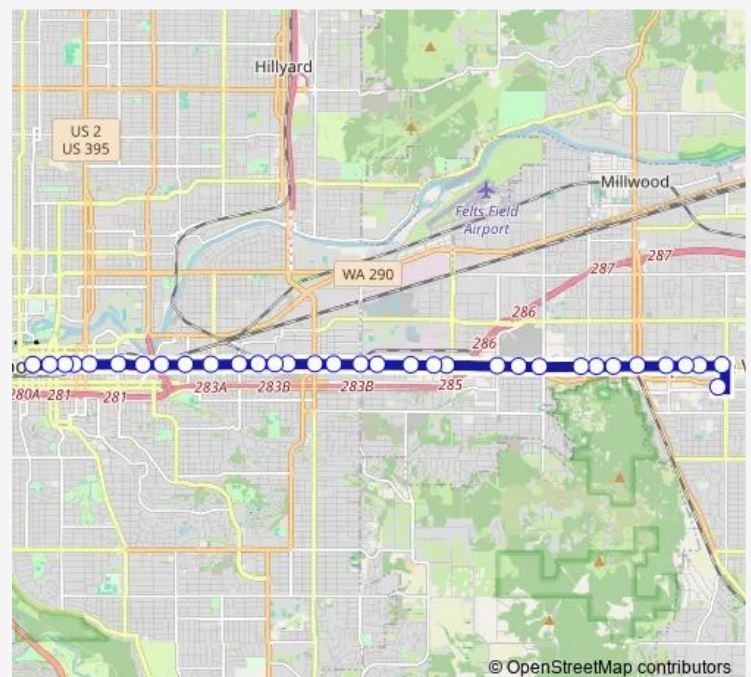

Sprague @ Howe

Sprague @ Fancher

Appleway @ Theirman

Route schedule

Plaza Bay 6 — Valley Transit Center Bay 10

| | |
|-----------|-------------|
| Monday | 06:20-22:05 |
| Tuesday | 06:20-22:05 |
| Wednesday | 06:20-22:05 |
| Thursday | 06:20-22:05 |
| Friday | 06:20-22:05 |
| Saturday | 07:05-22:05 |
| Sunday | 08:05-19:05 |

Route info

Direction: Plaza Bay 6

Stops: 30

Trip Duration: 0 hour 30 min

9 — Sprague

Appleway @ Coleman

Appleway @ Park

Appleway @ Vista

Appleway @ Sargent

Appleway @ Dishman

Appleway @ Dishman Mica

Appleway @ Farr (Winco)

Appleway @ Dartmouth

Valley Transit Center Bay 10

Direction

Valley Transit Center Bay 9 — Plaza Bay 13

33 stops

[Open route schedule](#)

Valley Transit Center Bay 9

Sprague @ University

Sprague @ Felts

Sprague @ Walnut

Sprague @ Farr (Winco)

Sprague @ Mullan