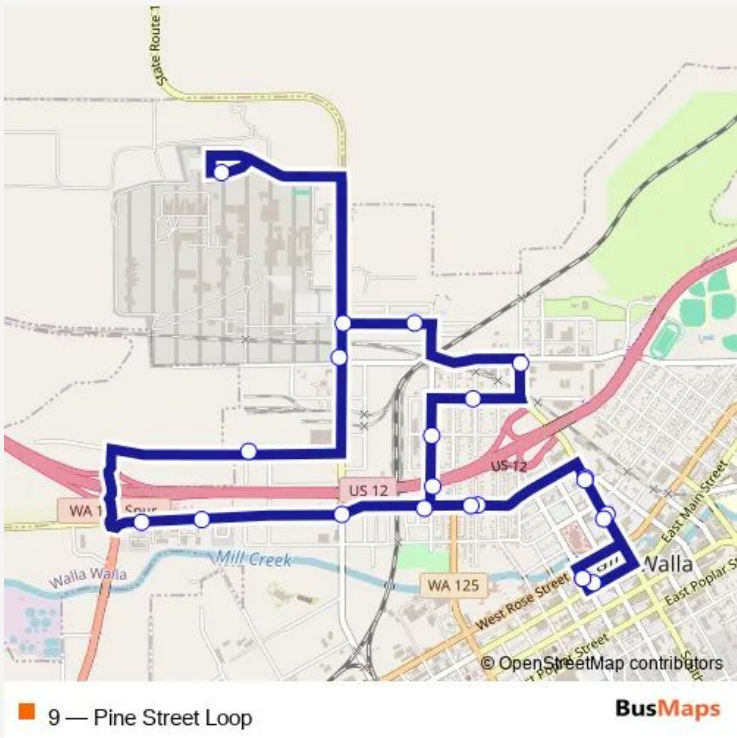

Bus 9 Pine Street Loop

[Go to website](#)

Direction
 Walla Walla Transit Center — Walla Walla Transit Center
 22 stops
[Open route schedule](#)

- Walla Walla Transit Center
- 2nd & Cherry
- 2nd & Oak
- Pine & 7th
- Pine & 9th
- 9th & Paine St
- Moore & 7th
- 4th & Reese
- Edith & 9th
- Edith & 13th
- State Penitentiary
- 13th & Reese
- Dell & Irene
- Pine & Myra
- Dshs
- Pine & 13th
- Pine & Cayuse
- Pine & 7th
- 2nd & Oak
- 2nd & Sumach
- Walla Walla Transit Center

Route schedule
 Walla Walla Transit Center — Walla Walla Transit Center

Monday	06:15-17:20
Tuesday	06:15-17:20
Wednesday	06:15-17:20
Thursday	06:15-17:20
Friday	06:15-17:20
Saturday	—
Sunday	—

Route info
 Direction: Walla Walla Transit Center
 Stops: 22
 Trip Duration: 0 hour 25 min

9 Bus time schedules and route maps are available in an offline PDF at busmaps.com. Use the busmaps.com website to see live bus times, train schedule or subway schedule, and step-by-step directions for all public transit in Walla Walla

The schedule is provided in the local timezone. Times with "(+1)" indicate departures on the next day.

PDF file created on 2025-01-31

2024 BusMaps.com - All Rights Reserved