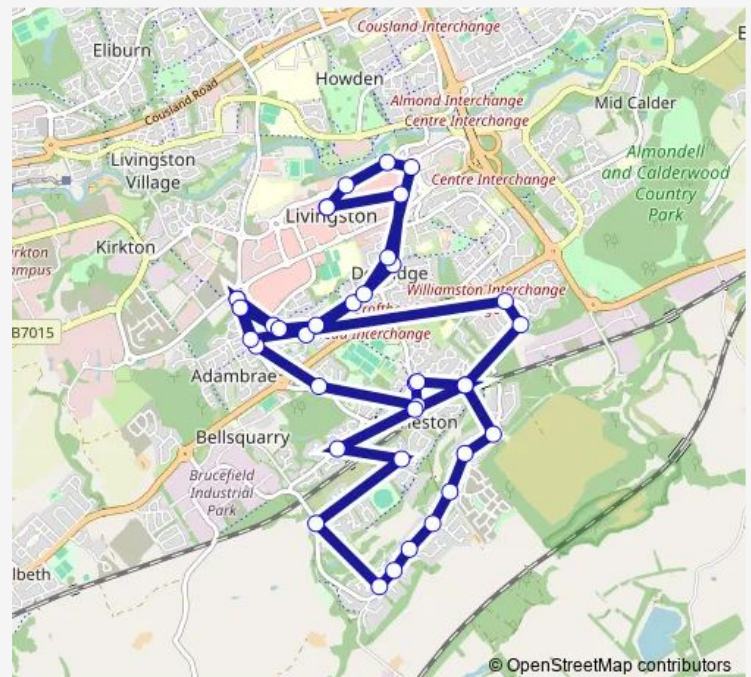

Bankton Way

Livingston South Station

Hamilton Square

Dunvegan Gardens

Ossian Drive

Murieston Valley

Murieston Walk

Murieston Vale

West Cairn View

### Route schedule

Bus Terminal — Bus Terminal

Monday 07:00-19:00

Tuesday 07:00-19:00

Wednesday 07:00-19:00

Thursday 07:00-19:00

Friday 07:00-19:00

Saturday 07:00-19:00

### Route info

Direction: Bus Terminal

Stops: 39

Trip Duration: 0 hour 50 min

■ 9

Murieston Grove

Murieston House Entrance

Murieston Grove