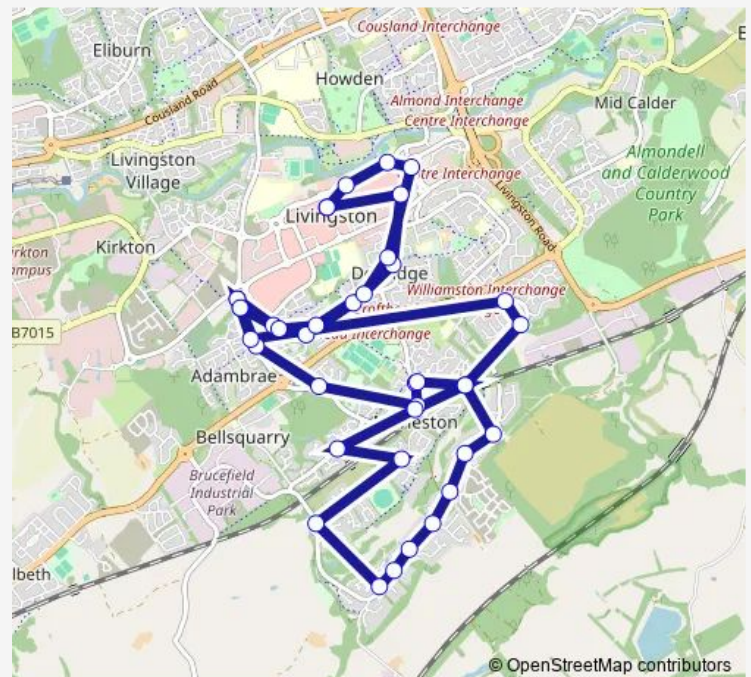

Hamilton Square

Bankton Way

Bankton Way

Livingston South Station

Hamilton Square

Dunvegan Gardens

Ossian Drive

Murieston Valley

Murieston Walk

Murieston Vale

West Cairn View

Route schedule

Bus Terminal — Bus Terminal

Monday 07:00-19:00

Tuesday 07:00-19:00

Wednesday 07:00-19:00

Thursday 07:00-19:00

Friday 07:00-19:00

Saturday 07:00-19:00

Sunday —

Route info

Direction: Bus Terminal

Stops: 39

Trip Duration: 0 hour 50 min

9

BusMaps

Murieston Grove

Murieston House Entrance

Murieston Grove

Murieston Court

Livingston South Station

Bankton Park