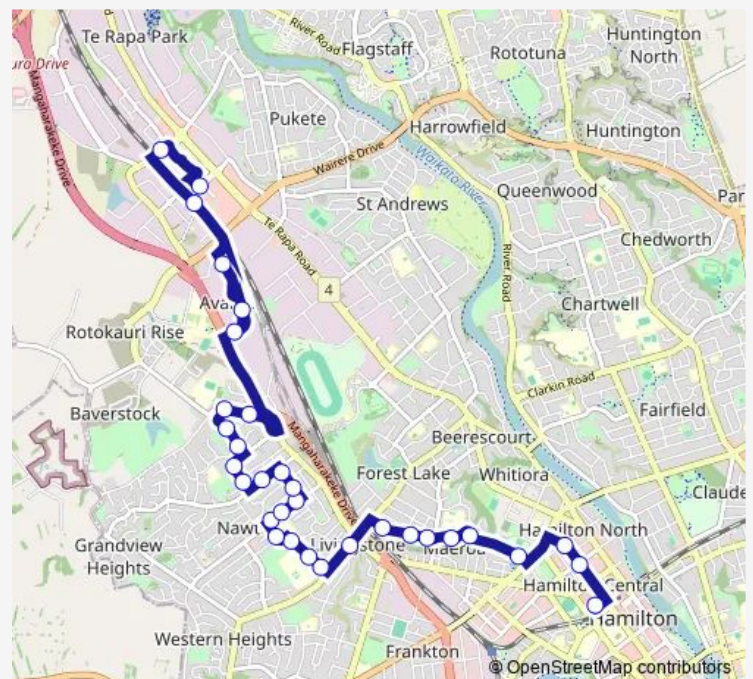

27 Wall St

35 Dominion Rd

68 Breckons Ave

Route schedule

Transport Centre (Platform T) — The Base (Platform B)

Monday 07:14-18:46

Tuesday 07:14-18:46

Wednesday 07:14-18:46

Thursday 07:14-18:46

Friday 07:14-18:46

Saturday 07:47-19:47

Sunday 07:47-19:47

Route info

Direction: Transport Centre (Platform T)

Stops: 32

Trip Duration: 0 hour 35 min

69 Foreman Rd (Mainfreight)

Rotokauri Transport Hub (Platform 1)

Opp 27 Te Kowhai Rd E (Wingers Hamilton)

The Base (Platform B)

Direction

The Base (Platform B) — Transport Centre

31 stops

[Open route schedule](#)

Saturday 07:17-19:17

Sunday 07:17-19:17

Route info

Direction: The Base (Platform B)

Stops: 31

Trip Duration: 0 hour 28 min

56 Rimu St

200 Seddon Rd