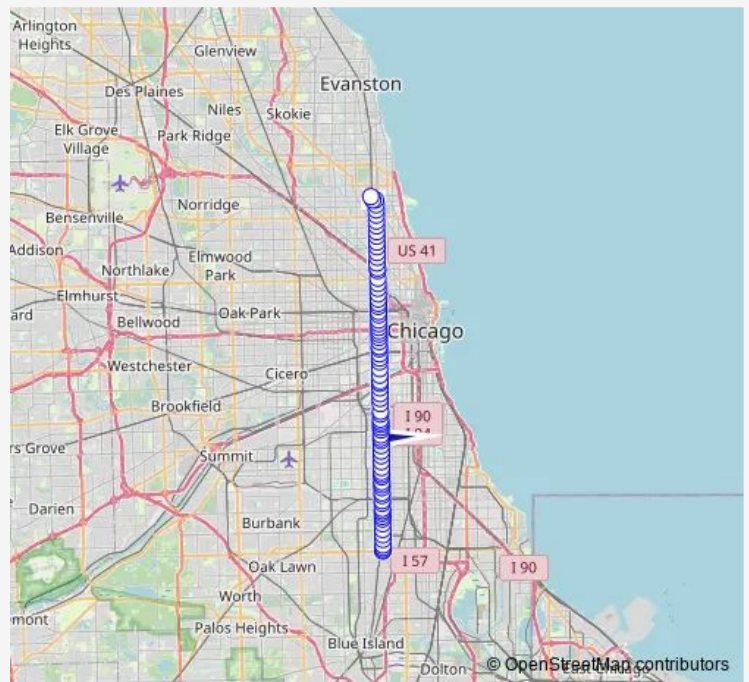

[Go to website](#)

**Direction**  
 Vincennes & 104th Street — Ravenswood (west Leg) & Leland  
 91 stops  
[Open route schedule](#)

Vincennes & 104th Street

Beverly & 103rd/Vincennes

10113 S Beverly

Beverly & 100th Place

Ashland & 89th Street

Ashland & 87th Street

Ashland & 85th Street

Ashland & 83rd Street

Ashland & 82nd Street

Ashland & 81st Street

Ashland & 80th Street

Ashland & 79th Street

### Route schedule

Vincennes & 104th Street — Ravenswood (west Leg) & Leland

Monday	06:09-19:04
Tuesday	06:09-19:04
Wednesday	06:09-19:04
Thursday	06:09-19:04
Friday	06:09-19:04
Saturday	—
Sunday	—

### Route info

Direction: Vincennes & 104th Street

Stops: 91

Trip Duration: 1 hour 49 min

9 — Ashland

Ashland & 76th Street

Ashland & 74th Street

Ashland & 73rd Street