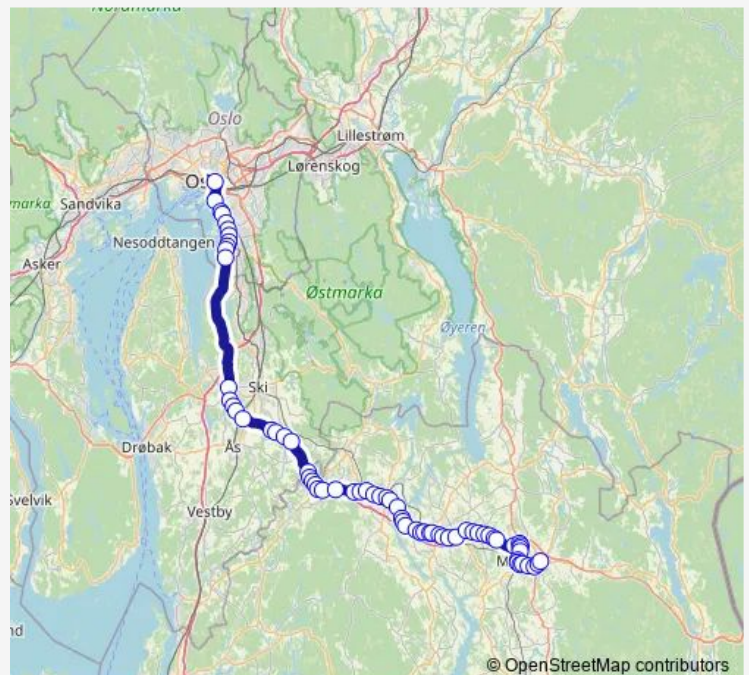

### Route schedule

Ramstadkrysset — Oslo bussterminal

Monday 05:40-14:40

Tuesday 05:40-14:40

Wednesday 05:40-14:40

Thursday 05:40-14:40

Friday 05:40-14:40

Saturday —

### Route info

Direction: Ramstadkrysset

Stops: 67

Trip Duration: 1 hour 35 min

9 — Timekspress linje 9

Sekkelstenkrysset

Toyota/Kroa

Eidsveien/Eidsbergveien