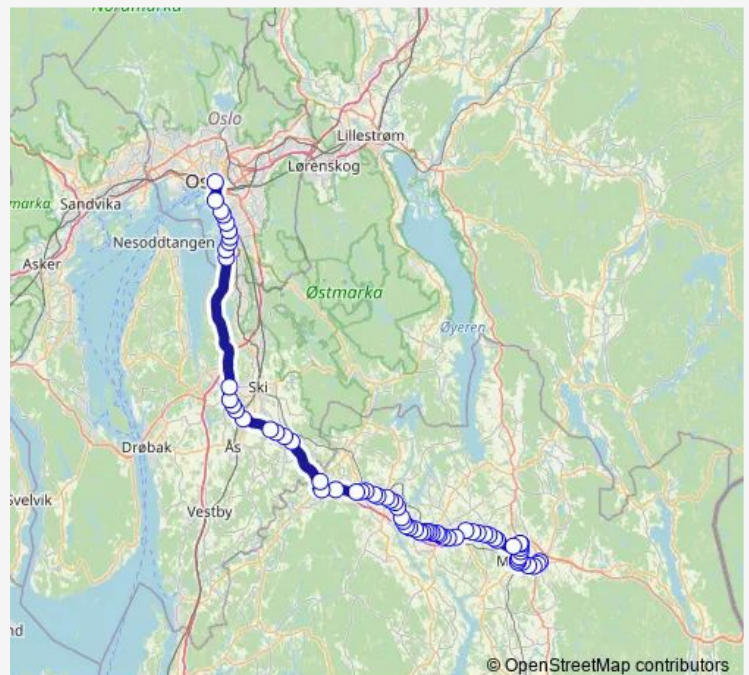

## Route schedule

Ramstadkrysset — Oslo bussterminal

Monday 05:40-14:40

Tuesday 05:40-14:40

Wednesday 05:40-14:40

Thursday 05:40-14:40

Friday 05:40-14:40

Saturday —

## Route info

Direction: Ramstadkrysset

Stops: 67

Trip Duration: 1 hour 35 min

■ 9 — Timekspress linje 9

BusMaps

Sekkelstenkrysset

Toyota/Kroa