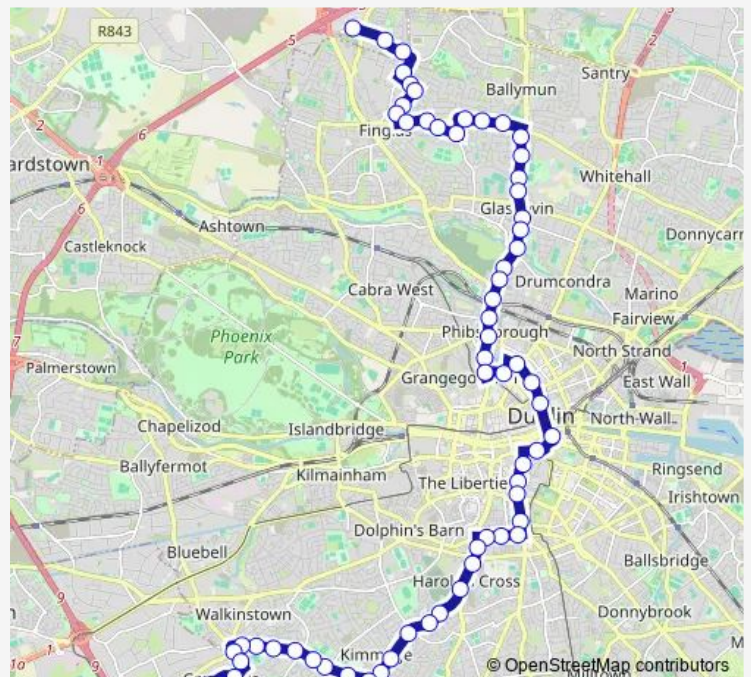

Bus 9 Limekiln Avenue - Charlestown

[Go to website](#)

Direction

Greenhills College — Charlestown Sc

68 stops

[Open route schedule](#)

- Greenhills College
- St James's Road
- St Mel's Avenue
- St Killian's Avenue
- St Brendan's Cres
- St Joseph's Road
- Greenhills Cu
- St Peter's Road
- Cromwellsfort Road
- Beechfield Avenue
- Cherry Grove
- Kimmage Road West
- Westbrook
- Lorcan O'Toole Park
- Brookfield
- Kimmage Road Lower
- Ravensdale Park
- Aideen Avenue
- Kimmage Grove
- Mount Argus Church
- Brookfield

Route schedule

Greenhills College — Charlestown Sc

| | |
|-----------|-------------|
| Monday | 06:20-23:20 |
| Tuesday | 06:20-23:20 |
| Wednesday | 06:20-23:20 |
| Thursday | 06:20-23:20 |
| Friday | 06:20-23:20 |
| Saturday | 06:50-23:15 |
| Sunday | 09:30-23:30 |

Route info

Direction: Greenhills College

Stops: 68

Trip Duration: 1 hour 31 min

9 — Limekiln Avenue - Charlestown

Mount Argus Road

St Clare's Primary School

Le Vere Terrace