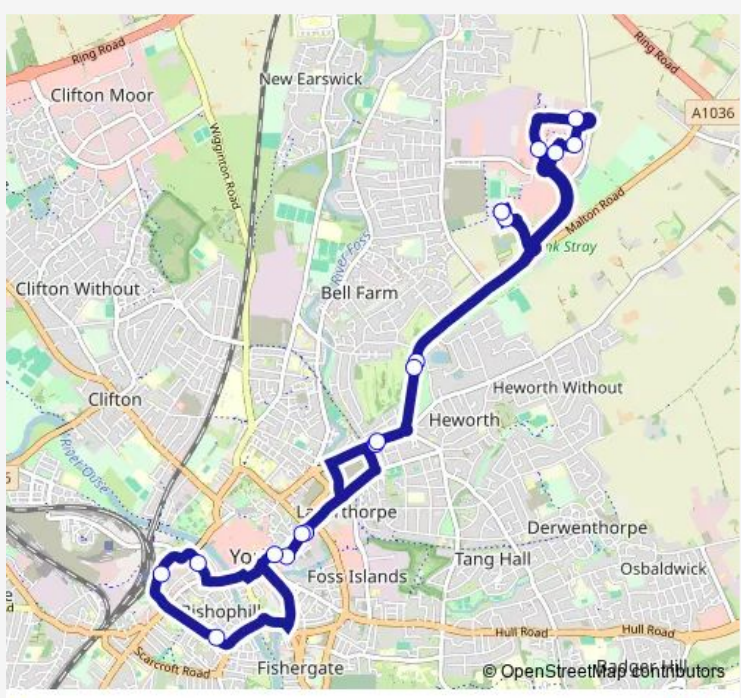

Bus 9 Monks Cross - York City Centre Circular

[Go to website](#)

Direction
 Monks Cross Park and Ride — Monks Cross Park and Ride
 18 stops
[Open route schedule](#)

- Monks Cross Park and Ride
- Monk Stray
- Heworth Inn
- Peasholme Green
- Stonebow
- Rougier Street
- Rail Station
- Price's Lane
- Stonebow
- Peasholme Green
- Heworth Inn Ph
- Monk Stray
- Monks Cross Park and Ride
- Sainsbury's
- Monks Cross Drive
- Monks Cross Shopping Park
- ASDA
- Monks Cross Park and Ride

Route schedule
 Monks Cross Park and Ride — Monks Cross Park and Ride

Monday	06:20-22:00
Tuesday	06:20-22:00
Wednesday	06:20-22:00
Thursday	06:20-22:00
Friday	06:20-22:00
Saturday	07:07-21:41
Sunday	09:05-19:05

Route info
 Direction: Monks Cross Park and Ride
 Stops: 18
 Trip Duration: 0 hour 41 min

9 Bus time schedules and route maps are available in an offline PDF at busmaps.com. Use the busmaps.com website to see live bus times, train schedule or subway schedule, and step-by-step directions for all public transit in York

The schedule is provided in the local timezone. Times with "(+1)" indicate departures on the next day.

PDF file created on 2025-02-26

2024 BusMaps.com - All Rights Reserved