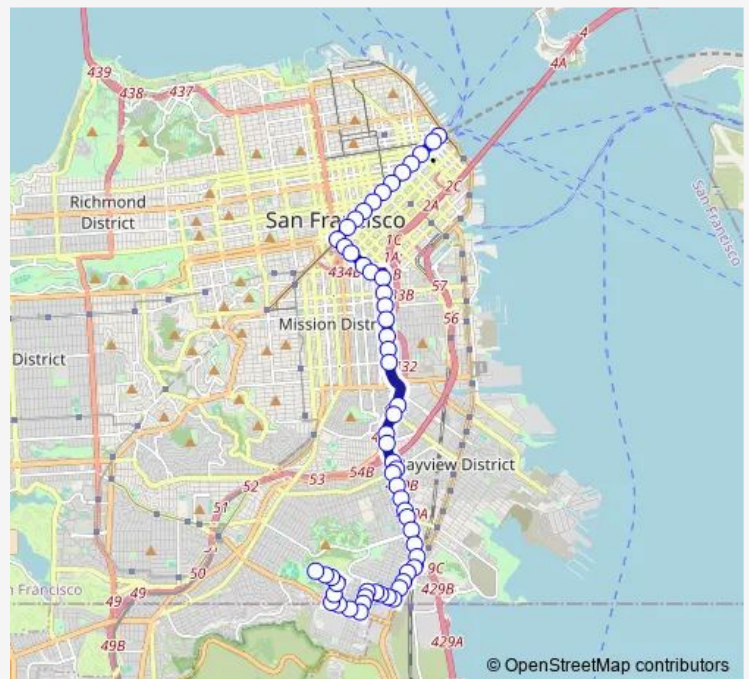

[Go to website](#)

Direction
 Bayshore Blvd & Visitacion Ave — Market St & Steuart St
 41 stops
[Open route schedule](#)

- Bayshore Blvd & Visitacion Ave
- Bayshore Blvd & Visitacion Ave
- San Bruno Ave & Arleta Ave
- San Bruno Ave & Somerset St
- 3801 San Bruno Ave
- San Bruno Ave & Harkness Ave
- San Bruno Ave & Mansell St
- San Bruno Ave & Paul Ave
- San Bruno Ave & Wayland St
- San Bruno Ave & Bacon St
- San Bruno Ave & Thornton Ave
- San Bruno Ave & Silver Ave
- Bayshore Blvd & Silver Ave
- Bayshore Blvd & Boutwell St
- Bayshore Blvd & Cortland Ave
- Bayshore Blvd & Flower St
- 201 Bayshore Blvd E
- Potrero Ave & 25th St
- Potrero Ave & 24th St
- Potrero Ave At Sf General Hospital
- Potrero Ave & 21st St

Route schedule

Bayshore Blvd & Visitacion Ave — Market St & Steuart St

| | |
|-----------|-------------|
| Monday | 07:10-18:11 |
| Tuesday | 07:10-18:11 |
| Wednesday | 07:10-18:11 |
| Thursday | 07:10-18:11 |
| Friday | 07:10-18:11 |
| Saturday | — |
| Sunday | — |

Route info

Direction: Bayshore Blvd & Visitacion Ave

Stops: 41

Trip Duration: 0 hour 54 min

9 — SAN Bruno

Potrero Ave & 19th St

Potrero Ave & Mariposa St

Potrero Ave & 16th St

Thursday 15:35

Friday 15:35

Saturday —

Sunday —

Route info

Direction: Mansell St & Somerset St

Stops: 6

Trip Duration: 0 hour 18 min