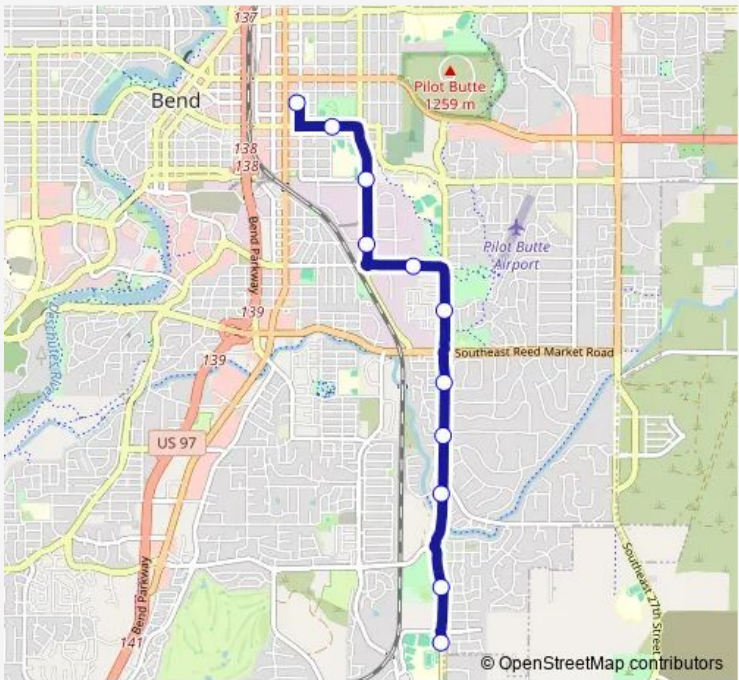

Bus 9 15th Street/Murphy Road

[Go to website](#)

Direction
 Hawthorne Station — 15th Street @ Caldera High (W)
 11 stops
[Open route schedule](#)

- Hawthorne Station
- Franklin Avenue @ 6th Street (S)
- 9th Street @ Bend High (W)
- 9th Street @ Woodland Boulevard (W)
- Wilson Avenue @ Parr Lumber (S)
- 15th Street @ Bronzewood Avenue (W)
- 15th Street @ Hollis Lane (W)
- 15th Street @ Friar Tuck Lane (W)
- 15th Street @ Sherwood Forest Drive (W)
- 15th Street @ Alpenglow Park (W)
- 15th Street @ Caldera High (W)

Route schedule
 Hawthorne Station — 15th Street @ Caldera High (W)

Monday	07:30-17:15
Tuesday	07:30-17:15
Wednesday	07:30-17:15
Thursday	07:30-17:15
Friday	07:30-17:15
Saturday	—
Sunday	—

Route info
 Direction: Hawthorne Station
 Stops: 11
 Trip Duration: 0 hour 16 min

Direction

15th Street @ Caldera High (W) — Hawthorne Station

17 stops

[Open route schedule](#)

15th Street @ Caldera High (W)

Brosterhous Road @ Nativity Lutheran (E)

Brosterhous Road @ The Pines (E)

Murphy Road @ Countryside Place (N)

Monday 07:46-17:31

Tuesday 07:46-17:31

Wednesday 07:46-17:31

Thursday 07:46-17:31

Friday 07:46-17:31

Saturday —

Sunday —

Route info