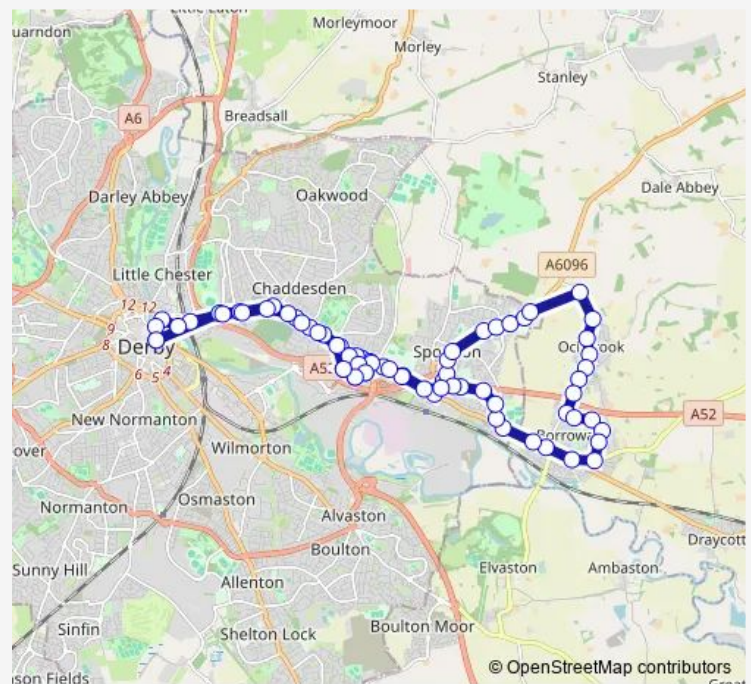

Donegal Walk

Lime Grove

Raynesway

Asda

Merchant Avenue

Lodge Lane

Willowcroft Road

By-pass Bridge

### Route schedule

Morledge — Morledge

Monday 09:05-17:10

Tuesday 09:05-17:10

Wednesday 09:05-17:10

Thursday 09:05-17:10

Friday 09:05-17:10

Saturday 09:05-17:10

### Route info

Direction: Morledge

Stops: 72

Trip Duration: 0 hour 58 min

9 — Derby - Borrowwash Circular

White Swan

Glendale Drive

Sancroft Road

Barrons Way

Victoria Avenue

Medical Centre

Borrowash Road

Borrowfield Road

Milldale Road

Arnhem Terrace

Grayburn Avenue