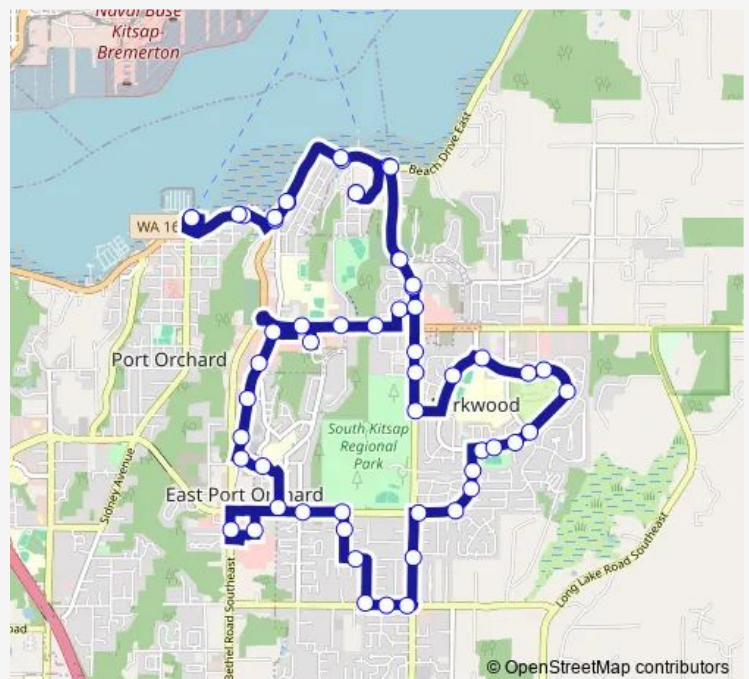

Lincoln at Mitchell

Lincoln at Greendale

Hoover at Lund

Route schedule

Port Orchard Transit Center — Port Orchard Transit Center

Monday 06:50-19:30

Tuesday 06:50-19:30

Wednesday 06:50-19:30

Thursday 06:50-19:30

Friday 06:50-19:30

Saturday 10:30-16:30

Sunday —

Route info

Direction: Port Orchard Transit Center

Stops: 57

Trip Duration: 0 hour 50 min

9 — East Port Orchard

BusMaps

Walmart

Bethel at Vallair (Safeway)

Lund at Harris

Lund at Chase

Chase at Lori Linda Ct

Berger at Del Tormey

Branson at Salmonberry

Salmonberry at Eastwood Ave

Salmonberry at Jackson

Jackson at Azalea Ave

Lund at Jackson

Lund at Phillips

Lund at Conifer Park

Lund at Greenbriar