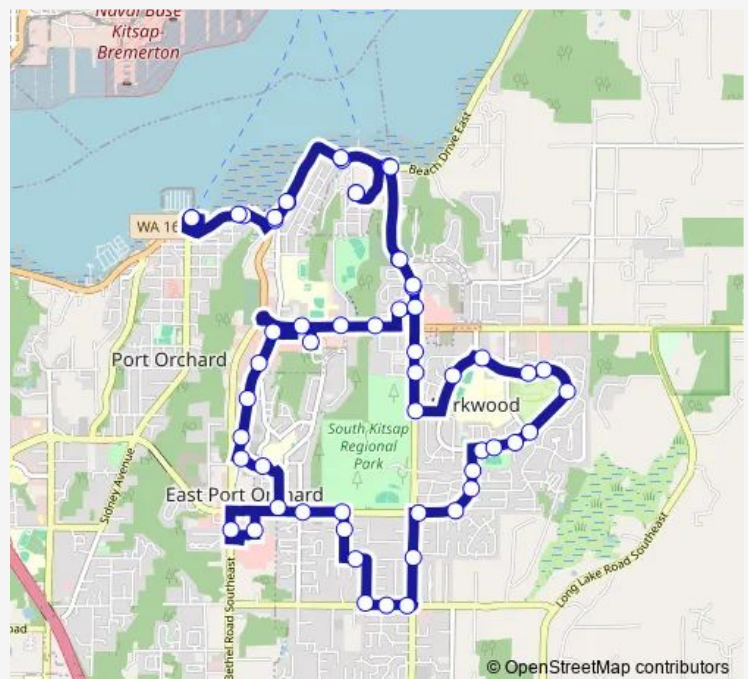

Lincoln at Mitchell

Lincoln at Greendale

Hoover at Lund

Route schedule

Port Orchard Transit Center — Port Orchard Transit Center

Monday 06:50-19:30

Tuesday 06:50-19:30

Wednesday 06:50-19:30

Thursday 06:50-19:30

Friday 06:50-19:30

Saturday 10:30-16:30

Sunday —

Route info

Direction: Port Orchard Transit Center

Stops: 57

Trip Duration: 0 hour 50 min

9 — East Port Orchard

BusMaps

Walmart

Bethel at Vallair (Safeway)

Lund at Harris

Lund at Chase

Chase at Lori Linda Ct

Berger at Del Tormey

Branson at Salmonberry

Salmonberry at Eastwood Ave

Salmonberry at Jackson

Jackson at Azalea Ave

Lund at Jackson

Lund at Phillips

Lund at Conifer Park

Lund at Greenbriar