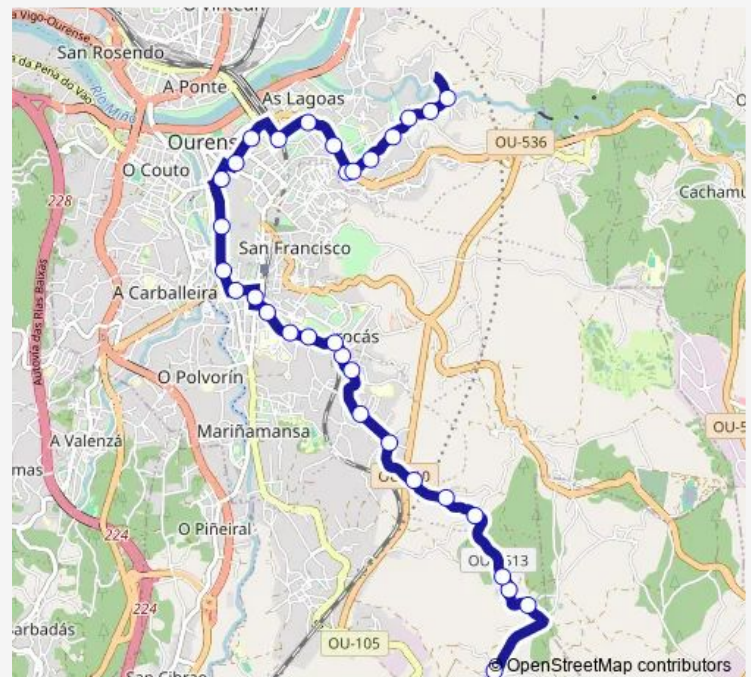

### Route schedule

Estrada DA Rabeda Nº 14 — Colexio Mende

Monday 07:35-22:05

Tuesday 07:35-22:05

Wednesday 07:35-22:05

Thursday 07:35-22:05

Friday 07:35-22:05

Saturday 07:35-22:05

### Route info

Direction: Estrada DA Rabeda Nº 14

Stops: 33

Trip Duration: 0 hour 30 min

9 — Curuxeiras - Mende

Parque SAN Lazaro

Curros Enriquez

Alfonso R. Castelao