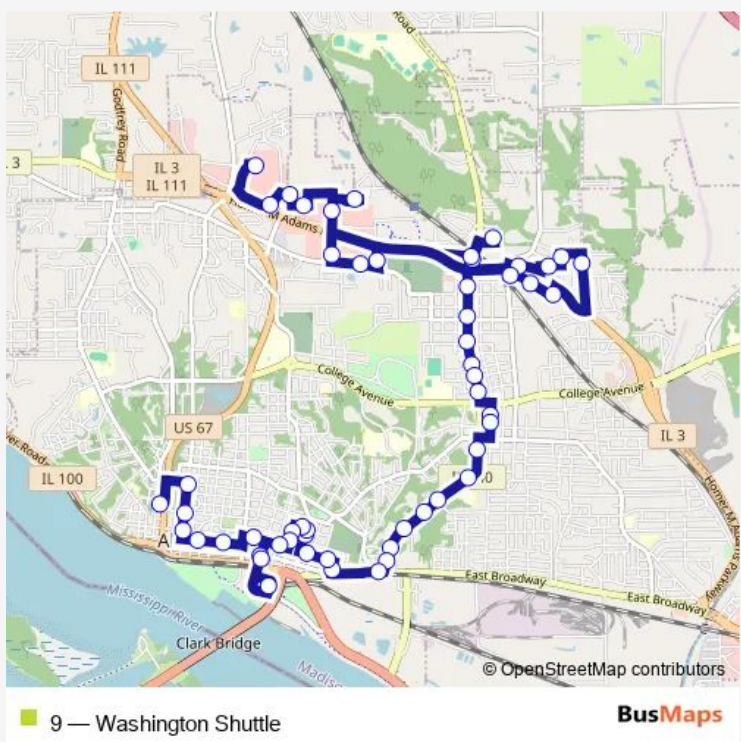

Bus 9 Washington Shuttle

[Go to website](#)

Direction
 Alton High School — Alton Station
 35 stops
[Open route schedule](#)

- Alton High School
- Humbert Rd & Union School Rd S / W
- La Bella of Alton S / W
- Washington Ave & Moore St S / W
- Washington Ave & Salu St S / W
- Washington Ave & Amelia St S / W
- Washington Ave & Maxey St S / W
- Washington Ave & Judson Ave S / W
- Washington Ave & College Ave S / W
- Main St & College Ave S / W
- Centerstone S / W
- Washington Ave & Benbow Ave S / W
- Washington Ave & Jasper St S / W
- Washington Ave & Sanford Ave S / W
- Washington Ave & Cedar Lodge S / W
- Washington Ave & Manor Ct S / W
- Washington Ave & Joesting Ave S / W
- Washington Ave & Walker St S / W
- Broadway & Washington Ave N / E
- Monument Ave & Adams Ct S / W
- 4th St & Vine St S / W

Route schedule
 Alton High School — Alton Station

Monday	09:05-13:15
Tuesday	09:05-13:15
Wednesday	09:05-13:15
Thursday	09:05-13:15
Friday	09:05-13:15
Saturday	—
Sunday	—

Route info
 Direction: Alton High School
 Stops: 35
 Trip Duration: 0 hour 23 min

3rd St & Langdon St N / E

3rd St & Alton St N / E

Alby Rd & 4th St S / W

Alby Rd & 6th St S / W

Alby St & 9th St S / W

Alton Station

Direction

Alton Station — Alton Square Mall

Sunday 07:47-17:18

Route info

Direction: Alton Square Mall

Stops: 54

Trip Duration: 0 hour 53 min

Main St & College Ave S / W

Centerstone S / W

Washington Ave & Benbow Ave S / W