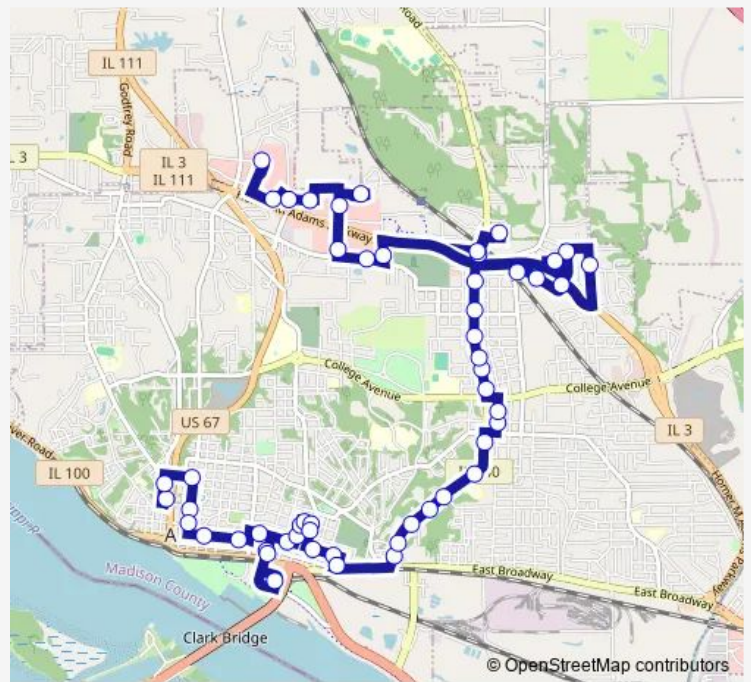

Bus 9 Washington Shuttle

[Go to website](#)

Direction
 Alton High School — Alton Station
 35 stops
[Open route schedule](#)

- Alton High School
- Humbert Rd & Union School Rd S / W
- La Bella of Alton S / W
- Washington Ave & Moore St S / W
- Washington Ave & Salu St S / W
- Washington Ave & Amelia St S / W
- Washington Ave & Maxey St S / W
- Washington Ave & Judson Ave S / W
- Washington Ave & College Ave S / W
- Main St & College Ave S / W
- Centerstone S / W
- Washington Ave & Benbow Ave S / W
- Washington Ave & Jasper St S / W
- Washington Ave & Sanford Ave S / W
- Washington Ave & Cedar Lodge S / W
- Washington Ave & Manor Ct S / W
- Washington Ave & Joesting Ave S / W
- Washington Ave & Walker St S / W
- Broadway & Washington Ave N / E
- Monument Ave & Adams Ct S / W
- 4th St & Vine St S / W

Route schedule
 Alton High School — Alton Station

Monday	09:05-13:15
Tuesday	09:05-13:15
Wednesday	09:05-13:15
Thursday	09:05-13:15
Friday	09:05-13:15
Saturday	—
Sunday	—

Route info
 Direction: Alton High School
 Stops: 35
 Trip Duration: 0 hour 23 min

9 — Washington Shuttle **BusMaps**

4th St & Central Ave S / W

Central Ave & Quincy Ct S / W

Central Ave & 6th S/W

Oak St & 6th St S / W

Oak St & 5th St S / W

Oak St & 4th St S / W

4th St & Spring St N / E

Sunday 07:47-17:18

Route info

Direction: Alton Square Mall

Stops: 54

Trip Duration: 0 hour 53 min

Main St & College Ave S / W

Centerstone S / W

Washington Ave & Benbow Ave S / W