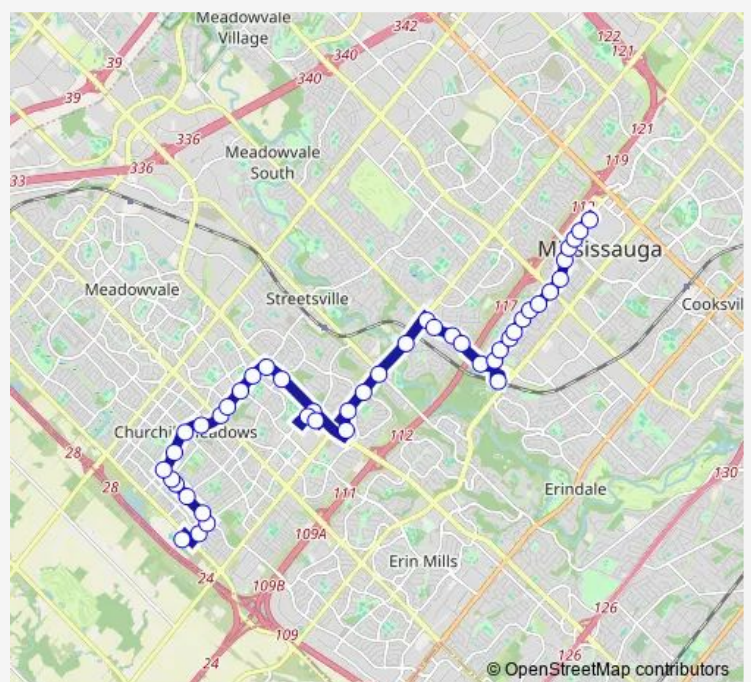

Thomas St At Tenth Line

Thomas St At Oscar Peterson Blvd

Thomas St At Winston Churchill Blvd

Thomas St At Kimmeridge Gate

Thomas St At Glen Erin Dr

Thomas St At Middlebury Dr

Erin Mills Pky At Thomas St

Erin Mills Pky At Banfield Rd

### Route schedule

Churchill Meadows Community Centre — City Centre Transit Terminal Drop Off

Monday 04:13-01:32<sup>+1</sup>

Tuesday 04:13-01:32<sup>+1</sup>

Wednesday 04:13-01:32<sup>+1</sup>

Thursday 04:13-01:32<sup>+1</sup>

### Route info

Direction: Churchill Meadows Community Centre

Stops: 45

Trip Duration: 0 hour 48 min

9 — Rathburn

Eglinton Ave At Credit Valley Rd

Eglinton Ave At The Chase

Eglinton Ave At Mississauga Rd

Eglinton Ave At Inverness Blvd

Creditview Rd At Eglinton Ave

Creditview Rd At South Parade Crt

Creditview Rd At Rosemanor Dr

Creditview Rd At Ivoryrose St

Creditview Rd At Melia Dr

Erindale Go Station Platform 5