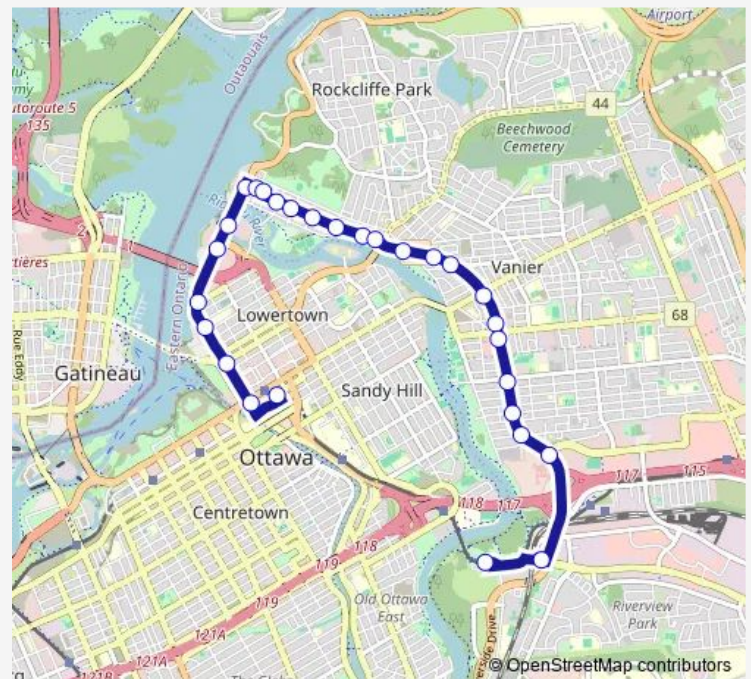

Saturday 06:46-23:46

Sunday 07:41-23:50

Route info

Direction: Nicholas / Besserer

Stops: 28

Trip Duration: 0 hour 28 min

Vanier / McArthur

Vanier / Donald

Vanier / Queen Mary

Vanier / Presland

Vanier / Coventry

Terminal / Riverside

Hurdman B

Direction

Hurdman E — Nicholas / Besserer

29 stops

[Open route schedule](#)

Hurdman E

Transitway / Terminal

Vanier / Coventry

Vanier / Presland

Vanier / Queen Mary

Vanier / Donald

Vanier / Mcarthur

Friday 05:58-23:45

Saturday 06:45-23:45

Sunday 08:20-22:20

Route info

Direction: Hurdman E

Stops: 29

Trip Duration: 0 hour 27 min

Dalhousie / ST Patrick