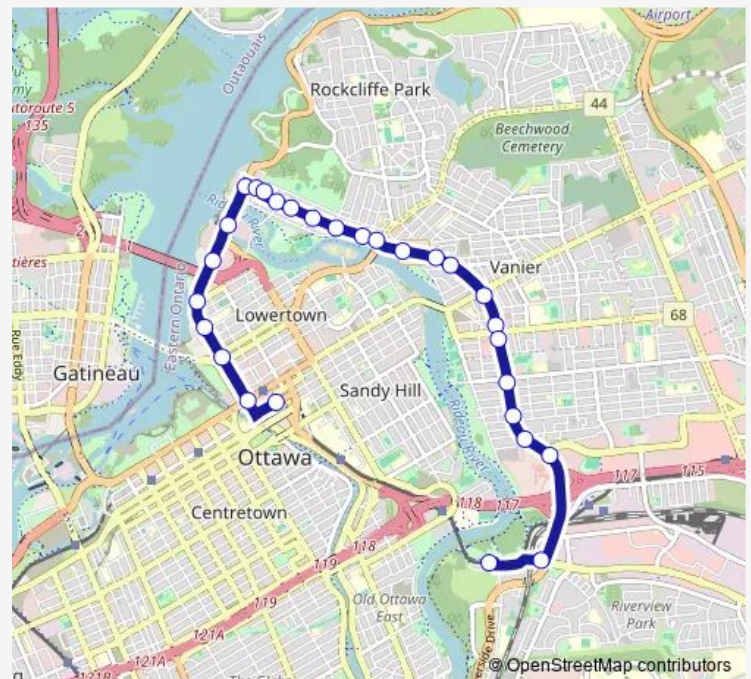

Thursday 05:37-23:46

Friday 05:37-23:50

Saturday 06:46-23:46

Sunday 07:41-23:50

Route info

Direction: Nicholas / Besserer

Stops: 28

Trip Duration: 0 hour 28 min

9 — Rideau - Hurdman

Vanier / McArthur

Vanier / Donald

Vanier / Queen Mary

Vanier / Presland

Vanier / Coventry

Terminal / Riverside

Hurdman

Direction

Hurdman — Nicholas / Besserer

29 stops

[Open route schedule](#)

Hurdman

Transitway / Terminal

Vanier / Coventry

Vanier / Presland

Tuesday 05:58-23:13

Wednesday 05:58-23:13

Thursday 05:58-23:45

Friday 05:58-23:13

Saturday 06:45-23:45

Sunday 08:20-22:20

Route info

Direction: Hurdman