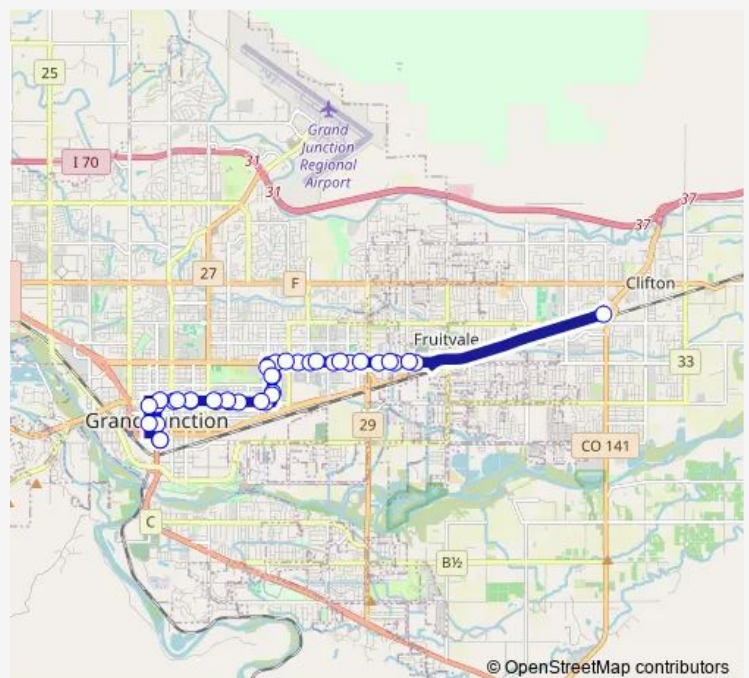

23rd Street south of North Avenue (Veterans Hospital)

North Avenue east of 23rd Street (Teller Arms)

North Avenue east of 28 Road

North Avenue east of 28 ¼ Road (Solaris Square)

North Avenue east of 28 ½ Road (Homeward Bound)

North Avenue east of 28 ¾ Road (Walmart)

North Avenue east of 29 Road

North Avenue west of 29 ½ Road (Career Center)

North Avenue east of Harmony Drive (True Value)

**Route schedule**

Downtown Transfer Facility (6th Street and South Avenue)  
 — Downtown Transfer Facility (6th Street and South Avenue)

Monday	05:15
Tuesday	05:15
Wednesday	05:15
Thursday	05:15
Friday	05:15
Saturday	05:15
Sunday	—

**Route info**

Direction: Downtown Transfer Facility (6th Street and South Avenue)

Stops: 39

Trip Duration: 0 hour 50 min

9 — Route 9 North Avenue

Clifton Transfer Station (32 Road and I-70 Business Loop)

North Avenue east of 29 ½ Road (Community Services Campus)

North Avenue east of 29 ¼ Road

North Avenue west of 29 Road (Big O Tires)