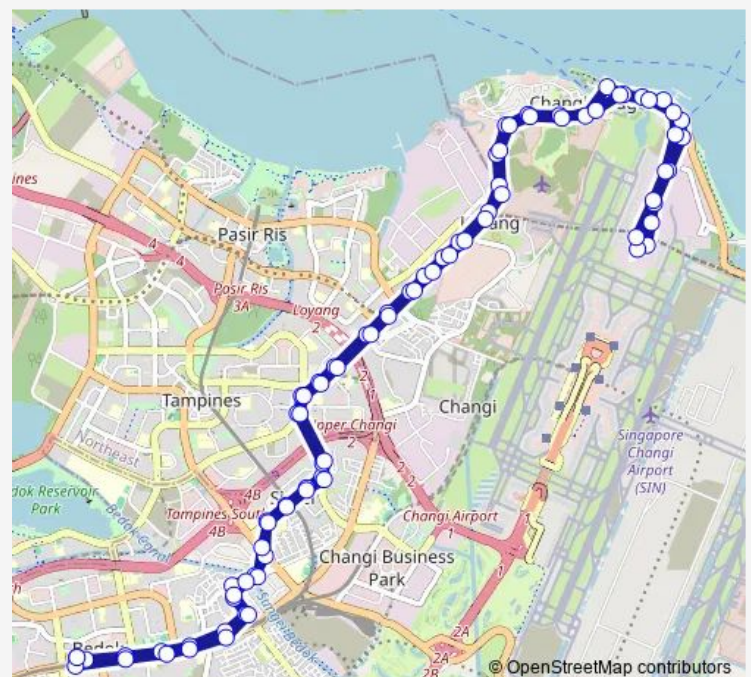

Bus 9

[Go to website](#)

Direction

Bedok Int — Bedok Int

84 stops

[Open route schedule](#)

Bedok Int

Bedok Stn Exit B

Blk 221a

Bedok Sports Cplx

The Tanamera Condo

Tanah Merah Stn Exit B

Aft Jln Chempaka Kuning

Opp Bedok Mkt PI

Bef Jln Pari Burong

Bef Changi Fire Stn

Blk 3012

Aft Changi General Hosp

Simei Stn

Blk 146

Blk 151

Metta Welfare Assn

Tampines East Cc

Tampines East STN Exit B

Opp Blk 390

Blk 497d

Blk 149a

Route schedule

Bedok Int — Bedok Int

Monday 05:30

Tuesday 05:30

Wednesday 05:30

Thursday 05:30

Friday 05:30

Saturday 05:30

Sunday 05:30

Route info

Direction: Bedok Int

Stops: 84

Trip Duration: 2 hour 12 min

9

BusMaps