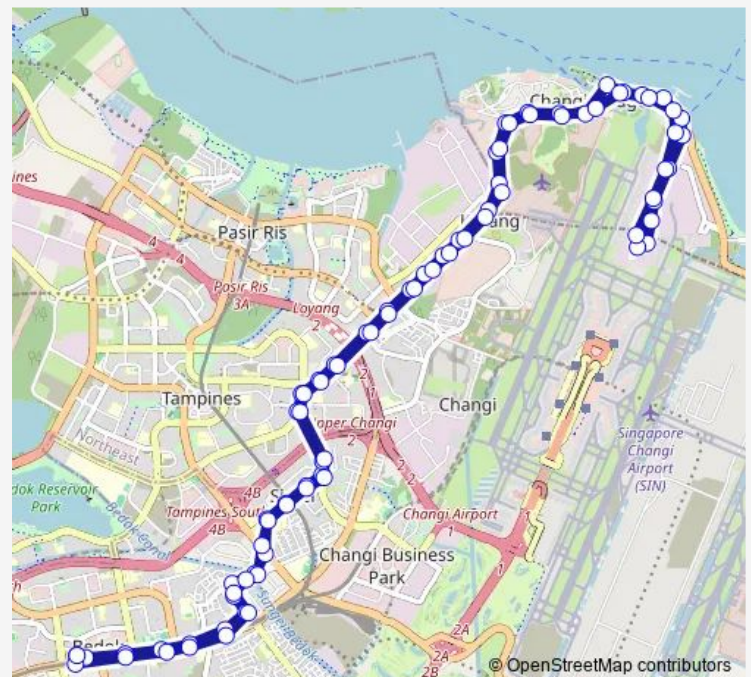

Thursday 05:30

Friday 05:30

Saturday 05:30

Sunday 05:30

Route info

Direction: Bedok Int

Stops: 84

Trip Duration: 2 hour 12 min

Loyang Way/Soxal

Bef Sch Of Commando

Bef Cranwell Rd

Opp Maranatha B-P Ch

Aft Changi Golf Course

Bef S'pore Aviation Ac

Changi Beach CP 2

Bef Changi Beach CP 3