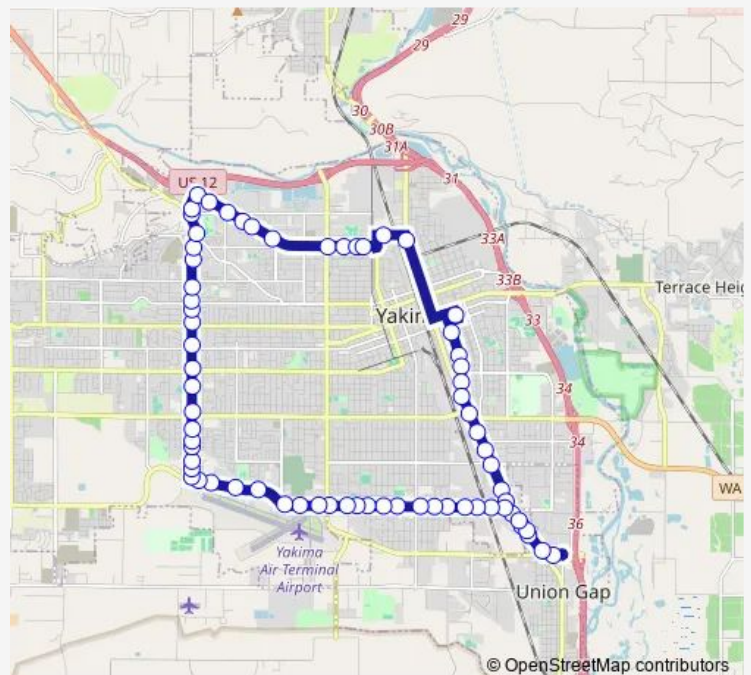

34th AVE / Castlevale

Yakima Storage

Castlevale / 28th

Route schedule

D.S.H.S. — C.W.C.M.H. 4TH / Pine

Monday 06:11

Tuesday 06:11

Wednesday 06:11

Thursday 06:11

Friday 06:11

Saturday —

Sunday —

Route info

Direction: D.S.H.S.

Stops: 52

Trip Duration: 0 hour 15 min

9 — 1st Street / Washington

Catlevale / 25th A

16th AVE / Garrett

730 N 16th Ave

16th / Jerome

16th / Englewood

16th / Mckinley

16th AVE / Lincoln