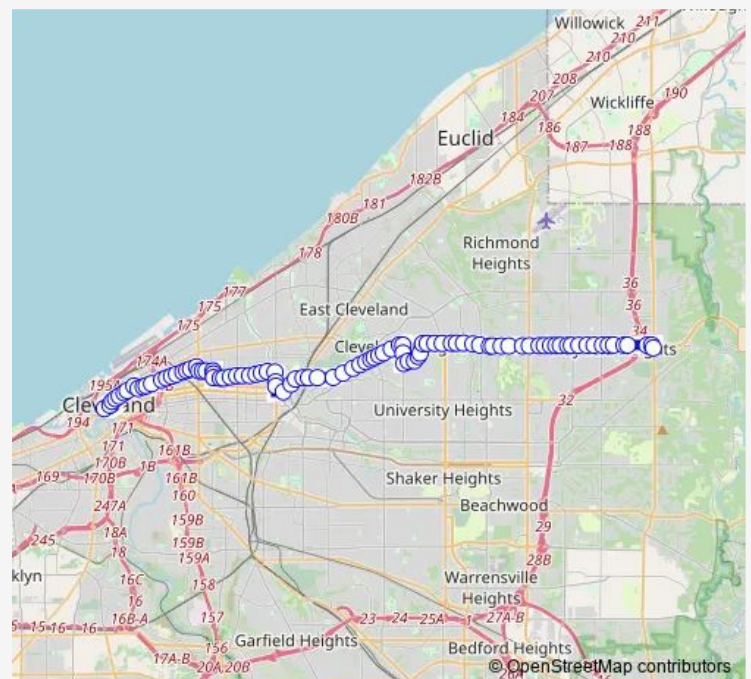

Mayfield RD & Clearview Rd

### Route schedule

SOM Center RD & Mayfield RD (Layover) — Prospect AV & W 3RD St

Monday 03:58-00:26<sup>+1</sup>

Tuesday 03:58-00:26<sup>+1</sup>

Wednesday 03:58-00:26<sup>+1</sup>

Thursday 03:58-00:26<sup>+1</sup>

### Route info

Direction: SOM Center RD & Mayfield RD (Layover)

Stops: 98

Trip Duration: 0 hour 57 min

9 — Mayfield–Hough

Mayfield RD & Daytona Rd

Mayfield RD & Dorsh Rd

Mayfield RD & Oakmount Rd

Mayfield RD & S Noble Rd

Mayfield RD & Ardoon St

Mayfield RD & Cleveland HTS Blvd

Severance Regal Cinemas

50 Severance Circle (Severance Place)

35 Severance Circle (THE Concord)

25 Severance Circle (Severance Tower)