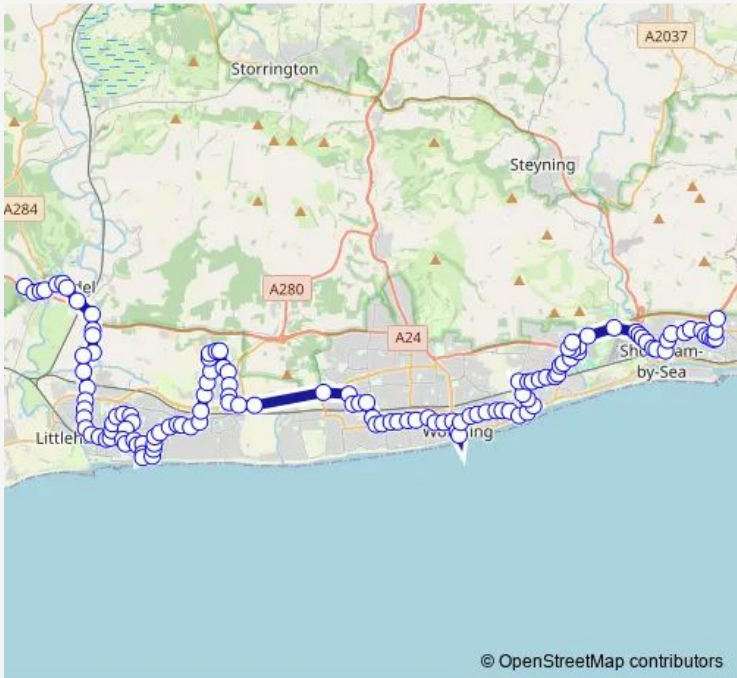

**Bus 9 Holmbush Shopping Centre - Arundel**

[Go to website](#)

**Direction**  
 Holmbush Centre — Jarvis Road  
 134 stops  
[Open route schedule](#)

- Holmbush Centre
- King George Road
- Lancing Broadway
- Arundel Close
- Buci Crescent
- Williams Road North
- Southlands Outpatients
- Garden Close
- The Green Jacket Tesco Express
- Buckingham Park
- Windlesham Road
- Shoreham-by-Sea Railway Station
- Southdown Road
- Swiss Gardens Primary School
- Orchard Close
- Greenacres
- The Amsterdam
- Coombes Road
- Hoe Court
- Leisure Centre
- Upper Brighton Road

**Route schedule**  
 Holmbush Centre — Jarvis Road

Monday	06:35-18:38
Tuesday	06:35-18:38
Wednesday	06:35-18:38
Thursday	06:35-18:38
Friday	06:35-18:38
Saturday	07:38-18:38
Sunday	—

**Route info**  
 Direction: Holmbush Centre  
 Stops: 134  
 Trip Duration: 2 hour 23 min

Lisher Road

Shadwells Road

Woodard Road

Shadwells Close

Police Station

North Road Post Office

Lancing Station

Tower Road