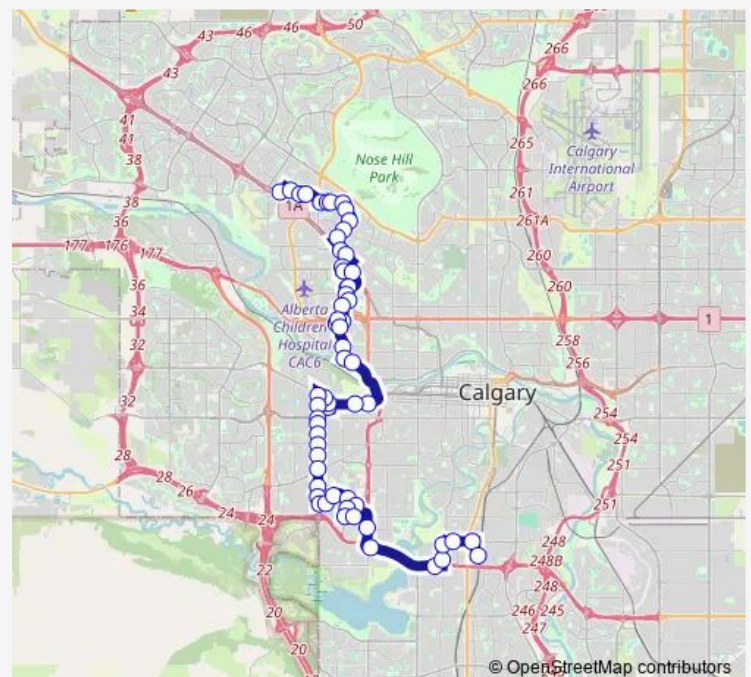

### Route schedule

Dalhousie LRT Station Wb — Chinook LRT Station Sb

Monday 04:17-00:49<sup>+1</sup>

Tuesday 04:17-00:49<sup>+1</sup>

Wednesday 04:17-00:49<sup>+1</sup>

Thursday 04:17-00:49<sup>+1</sup>

Friday 04:17-00:49<sup>+1</sup>

### Route info

Direction: Dalhousie LRT Station Wb

Stops: 59

Trip Duration: 1 hour 4 min

■ 9 — Dalhousie Station/Chinook Station

SB 29 ST NW @ Hospital Dr

Foothills Hospital (Women's Health Centre)

EB Hospital DR @ Health Science CE NW

SB 29 ST NW @ 13 AV Nw

SB 29 ST NW @ 7 AV Nw

EB Parkdale BV @ 29 ST Nw

EB Parkdale BV @ 27 ST Nw

WB Bow TR @ 24 ST Sw

WB Bow TR @ 26 ST Sw

Westbrook LRT Station

WB Bow TR @ Spruce DR Sw

NB Bow TR SW @ Westbrook Mall Overpass

SB 37 ST SW @ Bow Tr

SB 37 ST SW @ 13 AV Sw

SB 37 ST SW @ 17 AV Sw

SB 37 ST SW @ 19 AV SW

SB 37 ST SW @ 23 AV SW

26th Avenue SW Station (Sb)

SB 37 ST SW @ 30 AV Sw