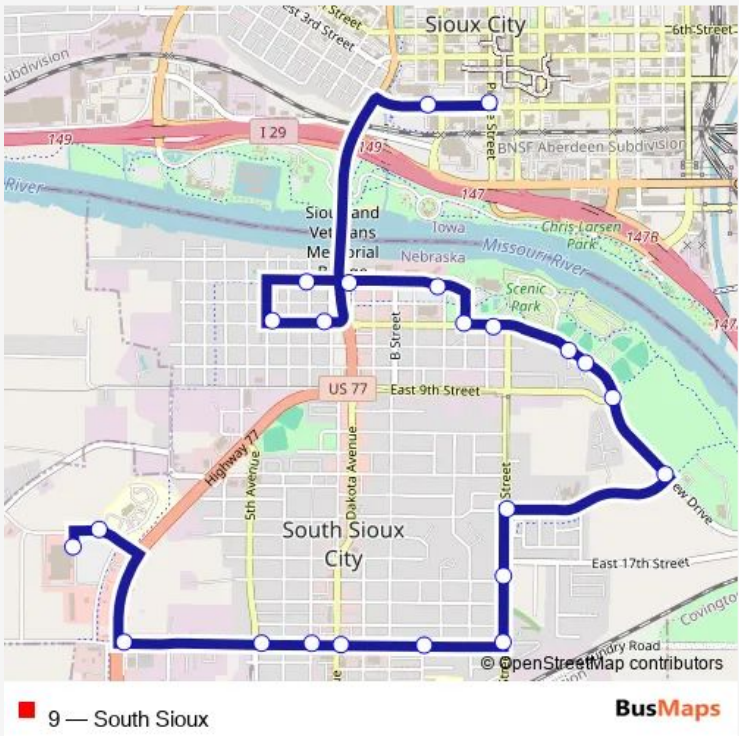

[Go to website](#)

Direction
Wal-Mart — MLK Transportation Center
35 stops
[Open route schedule](#)

- Wal-Mart
- Cornhusker Plaza Hy-Vee
- Cornhusker Plaza & W 29th St
- W 29th St & Daniels Ln
- Daniels Ln & Futures Dr
- Futures Dr & Hwy 77 Bypass
- Plaza Dr and Family Health Care
- Plaza Dr and Siouxland Federal Credit Union
- W 29th St East of Broadmoor
- West 29th & 5th Ave
- Dakota Ave & 29th St
- Dakota Ave & 33rd St
- Dakota Ave & Wedgewood Dr - Regency
- E 39th Ave & Dakota Ave
- E 39th St & C St
- E 39th St & G St
- G St & Sierra Dr
- G St & East 33rd St
- G St & East 29th St
- East 29th & B St.
- E 29th St & Dakota Ave

Route schedule
Wal-Mart — MLK Transportation Center

Monday	06:51-16:51
Tuesday	06:51-16:51
Wednesday	06:51-16:51
Thursday	06:51-16:51
Friday	06:51-16:51
Saturday	07:51-16:51
Sunday	—

Route info
Direction: Wal-Mart
Stops: 35
Trip Duration: 0 hour 29 min

Riverview Drive & G St.

E 6th St & C St

6th St & Dakota Ave

3rd St at Hard Rock Casino Sioux City

5th St & Douglas St

MLK Transportation Center

Direction

Pierce St & 3rd St — Wal-Mart

23 stops

[Open route schedule](#)

Pierce St & 3rd St

3rd & Pearl St

W 6th St & 1st Ave

W 6th St & 4th Ave

W 4th St & 2nd Ave

4th St & Dakota Ave