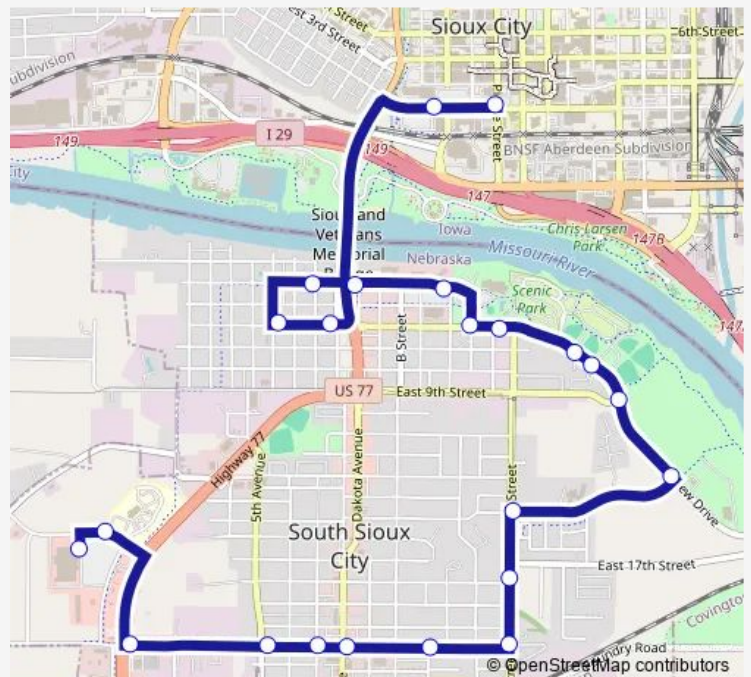

G St & East 33rd St

G St & East 29th St

East 29th & B St.

E 29th St & Dakota Ave

Route schedule

Wal-Mart — MLK Transportation Center

Monday 06:51-16:51

Tuesday 06:51-16:51

Wednesday 06:51-16:51

Thursday 06:51-16:51

Friday 06:51-16:51

Saturday 07:51-16:51

Sunday —

Route info

Direction: Wal-Mart

Stops: 35

Trip Duration: 0 hour 29 min

9 — South Sioux

Dakota Ave & 27th St

Dakota Ave & 23rd St

Dakota Ave & 21st St

Dakota Ave & East 17th St. Family Dollar

Dakota Ave & East 13th St

Dakota Ave & East 9th St

Thursday 06:30-17:30

Friday 06:30-17:30

Saturday 07:30-17:30

Sunday —

Route info

Direction: Pierce St & 3rd St

Stops: 23

Trip Duration: 0 hour 21 min