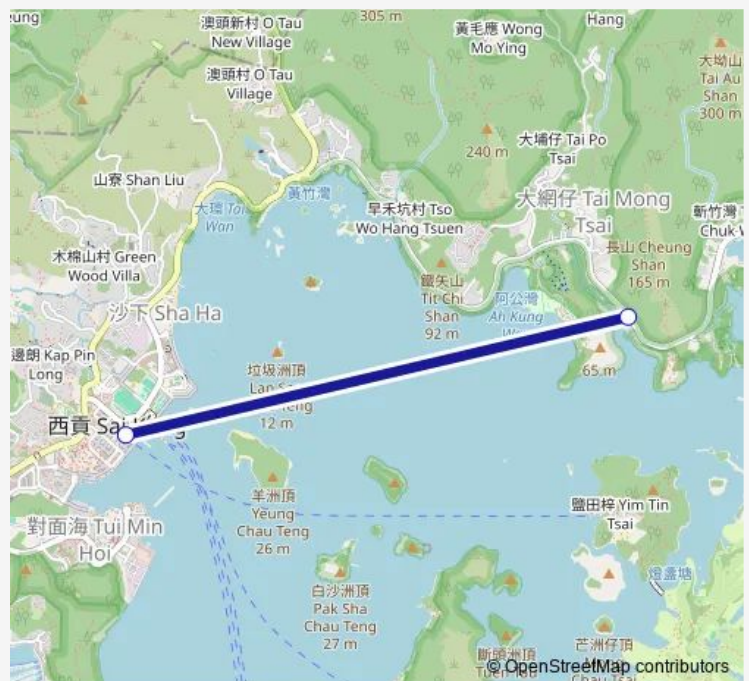

Bus 9 TAI Mong Tsai - SAI Kung (Special Departure)

[Go to website](#)

Direction

TAI MONG TSAI — FUK MAN Road Public Light BUS Terminus, Outside King WAH Building

2 stops

[Open route schedule](#)

TAI MONG TSAI

FUK MAN Road Public Light BUS Terminus, Outside King WAH Building

Route schedule

TAI MONG TSAI — FUK MAN Road Public Light BUS Terminus, Outside King WAH Building

| | |
|-----------|-------|
| Monday | 06:50 |
| Tuesday | 06:50 |
| Wednesday | 06:50 |
| Thursday | 06:50 |
| Friday | 06:50 |
| Saturday | 06:50 |
| Sunday | — |

Route info

Direction: TAI MONG TSAI

Stops: 2

Trip Duration: 0 hour 10 min

■ 9 — TAI Mong Tsai - SAI Kung (Special Departure)

9 Bus time schedules and route maps are available in an offline PDF at busmaps.com. Use the busmaps.com website to see live bus times, train schedule or subway schedule, and step-by-step directions for all public transit in Sai Kung