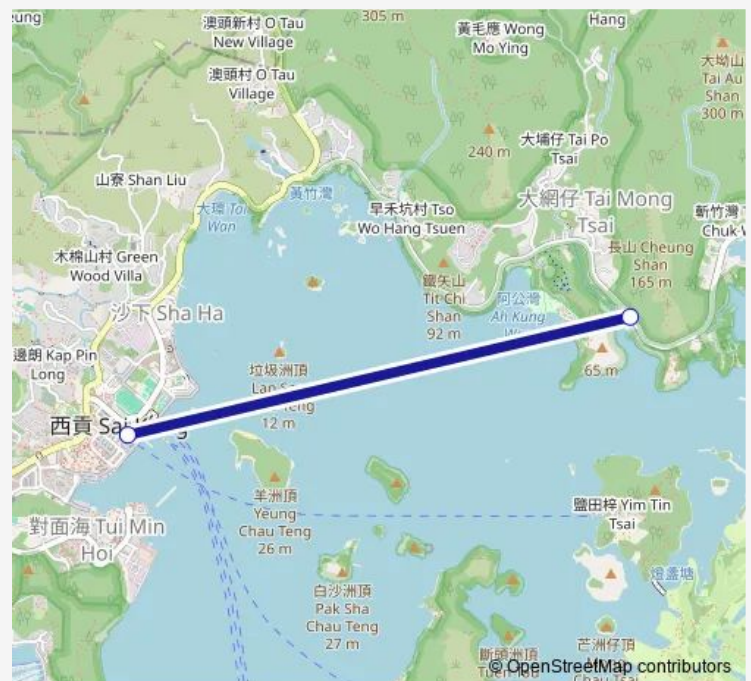

Bus 9 TAI Mong Tsai - SAI Kung (Special Departure)

[Go to website](#)

Direction

TAI Mong Tsai — FUK MAN Road Public Light BUS Terminus, Outside King WAH Building

2 stops

[Open route schedule](#)

TAI Mong Tsai

FUK MAN Road Public Light BUS Terminus, Outside King WAH Building

Route schedule

TAI Mong Tsai — FUK MAN Road Public Light BUS Terminus, Outside King WAH Building

Monday	06:50
Tuesday	06:50
Wednesday	06:50
Thursday	06:50
Friday	06:50
Saturday	06:50
Sunday	—

Route info

Direction: TAI Mong Tsai

Stops: 2

Trip Duration: 0 hour 8 min

9 — TAI Mong Tsai - SAI Kung (Special Departure)

9 Bus time schedules and route maps are available in an offline PDF at busmaps.com. Use the busmaps.com website to see live bus times, train schedule or subway schedule, and step-by-step directions for all public transit in Sai Kung