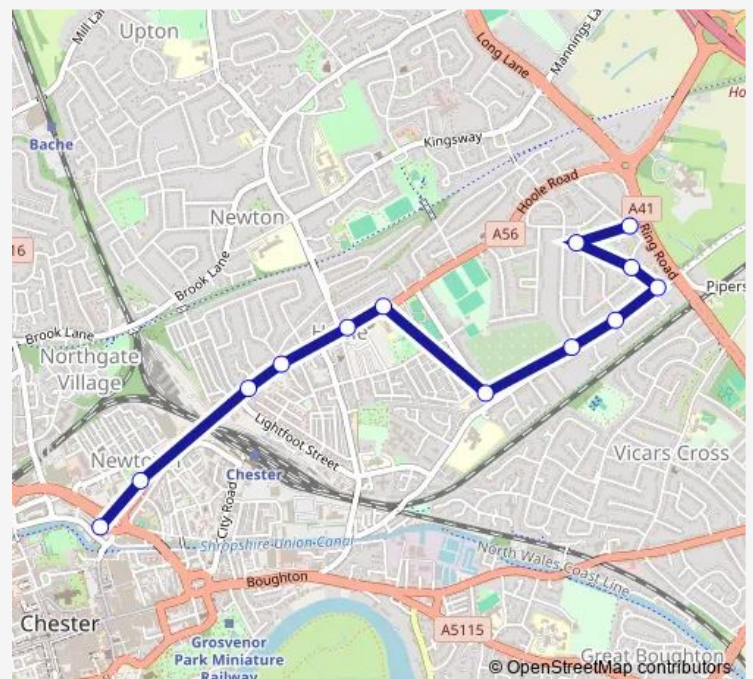

Cedar Drive

Pine Grove

Canadian Avenue

Bridge Court

Lock Vaults PH

Health Centre

The Bars

Chester Bus Interchange

Route schedule

Crossley Crescent — Chester Bus Interchange

Monday 07:09-17:49

Tuesday 07:09-17:49

Wednesday 07:09-17:49

Thursday 07:09-17:49

Friday 07:09-17:49

Saturday 07:09-17:39

Sunday —

Route info

Direction: Crossley Crescent

Stops: 10

Trip Duration: 0 hour 14 min

9 — Chester - Pipers Ash

Direction

Chester Bus Interchange — Crossley Crescent

13 stops

[Open route schedule](#)

Chester Bus Interchange

Hoole Way

Lightfoot Street

Faulkner Street

Newton Lane

Dene Hotel