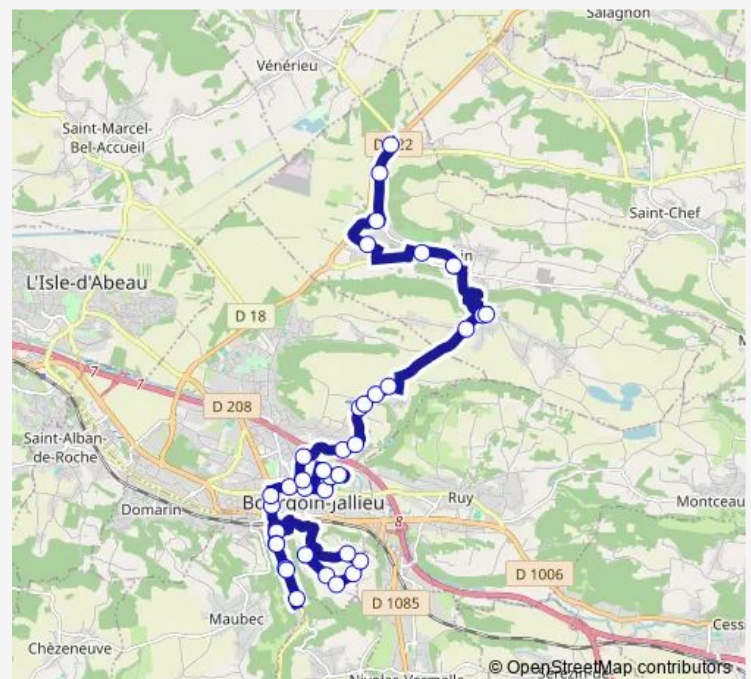

Saturday 06:55-17:47

Sunday —

Route info

Direction: Flosailles Parking

Stops: 37

Trip Duration: 0 hour 46 min

Folatière

Saint-Michel

Lycée Gambetta

Poste Gambetta

Charges Gare

Hlm

La Combe Usine

Hlm

Charges Gare

Jardin De Ville