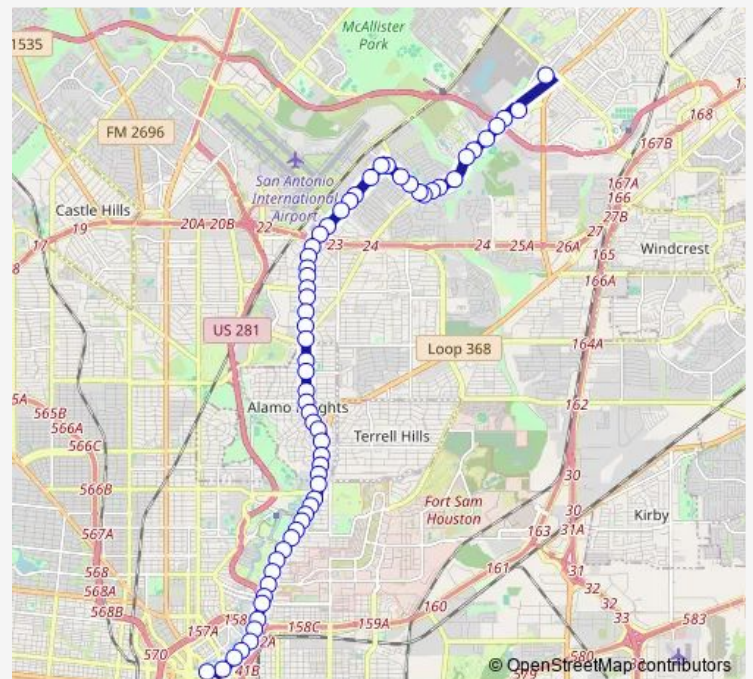

**Bus 9 Broadway Frequent**

[Go to website](#)

**Direction**  
 Naco Pass & UHR Ln. — Martin & Navarro  
 62 stops  
[Open route schedule](#)

- Naco Pass & UHR Ln.
- Nacogdoches & Naco-Perrin
- Nacogdoches Opposite Iota
- Nacogdoches & Wurzbach Pkwy.
- Nacogdoches & Hillpoint
- Nacogdoches & Starcrest
- Nacogdoches & Wayward
- Nacogdoches & Titan
- Nacogdoches IN Front OF 3243
- Nacogdoches & Astronaut
- Nacogdoches & Macarthur View
- Macarthur View & Nacogdoches
- Macarthur View Frnt Macarthur H.S.
- Macarthur View & Mayfair
- Macarthur View Frnt Regency PL Elem
- Broadway IN Front OF 10109
- Broadway & Brockton
- Broadway IN Front OF 9507
- Broadway & Danbury
- Broadway & Mannix
- Broadway & Sable

**Route schedule**

Naco Pass & UHR Ln. — Martin & Navarro

Monday	03:56-20:49
Tuesday	03:56-20:49
Wednesday	03:56-20:49
Thursday	03:56-20:49
Friday	03:56-20:49
Saturday	04:26-21:21
Sunday	04:26-21:21

**Route info**

Direction: Naco Pass & UHR Ln.  
 Stops: 62  
 Trip Duration: 0 hour 37 min

9 — Broadway Frequent

Broadway & Gulf Mart

Broadway IN Front OF 8415

Broadway & Citadel Plaza

Broadway & Ridgecrest

Broadway & Lawndale

Broadway & Corona

Broadway Opposite Montclair

Broadway & Ogden Lane

Broadway & ST. Dennis

Broadway between Jolliet & Kennedy

Broadway & Poco

Broadway & Patterson

Broadway Opposite Katherine Ct.