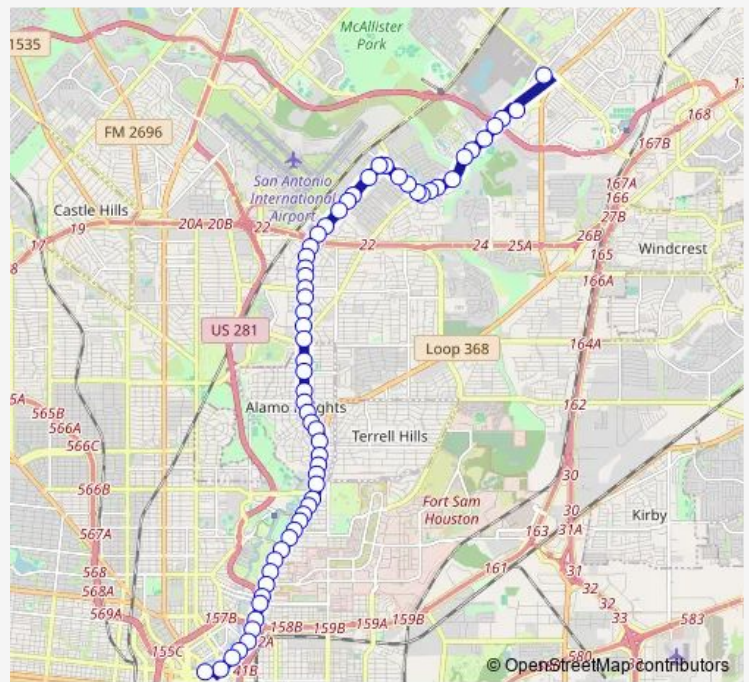

Bus 9 Broadway Frequent

[Go to website](#)

Direction
 Naco Pass & UHR Ln. — Martin & Navarro
 62 stops
[Open route schedule](#)

- Naco Pass & UHR Ln.
- Nacogdoches & Naco-Perrin
- Nacogdoches Opposite Iota
- Nacogdoches & Wurzbach Pkwy.
- Nacogdoches & Hillpoint
- Nacogdoches & Starcrest
- Nacogdoches & Wayward
- Nacogdoches & Titan
- Nacogdoches IN Front OF 3243
- Nacogdoches & Astronaut
- Nacogdoches & Macarthur View
- Macarthur View & Nacogdoches
- Macarthur View Frnt Macarthur H.S.
- Macarthur View & Mayfair
- Macarthur View Frnt Regency PL Elem
- Broadway IN Front OF 10109
- Broadway & Brockton
- Broadway IN Front OF 9507
- Broadway & Danbury
- Broadway & Mannix
- Broadway & Sable

Route schedule

Naco Pass & UHR Ln. — Martin & Navarro

Monday	03:56-20:49
Tuesday	03:56-20:49
Wednesday	03:56-20:49
Thursday	03:56-20:49
Friday	03:56-20:49
Saturday	04:26-21:21
Sunday	04:26-21:21

Route info

Direction: Naco Pass & UHR Ln.
 Stops: 62
 Trip Duration: 0 hour 42 min

9 — Broadway Frequent

Broadway & Gulf Mart

Broadway IN Front OF 8415

Broadway & Citadel Plaza

Broadway & Ridgecrest

Broadway & Lawndale

Broadway & Corona

Broadway Opposite Montclair

Broadway & Ogden Lane

Broadway & ST. Dennis

Broadway between Jolliet & Kennedy

Broadway & Poco

Broadway & Patterson

Broadway Opposite Katherine Ct.