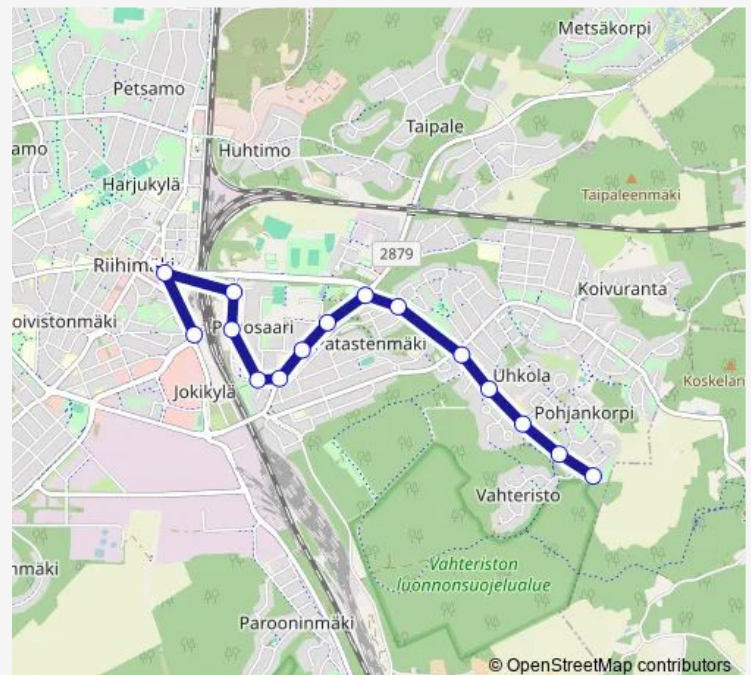

Thursday 07:20

Friday 07:20

Saturday —

Sunday —

Route info

Direction: Rautatieasema B

Stops: 15

Trip Duration: 0 hour 10 min

■ 9 — Kumpula - Matkakeskus

BusMaps

Direction

Teerimäki — Rautatieasema C

14 stops

[Open route schedule](#)

Teerimäki

Kumpulantie P

Wednesday 15:30

Thursday 15:30

Friday 15:30

Saturday —

Sunday —

Route info

Direction: Teerimäki

Stops: 14