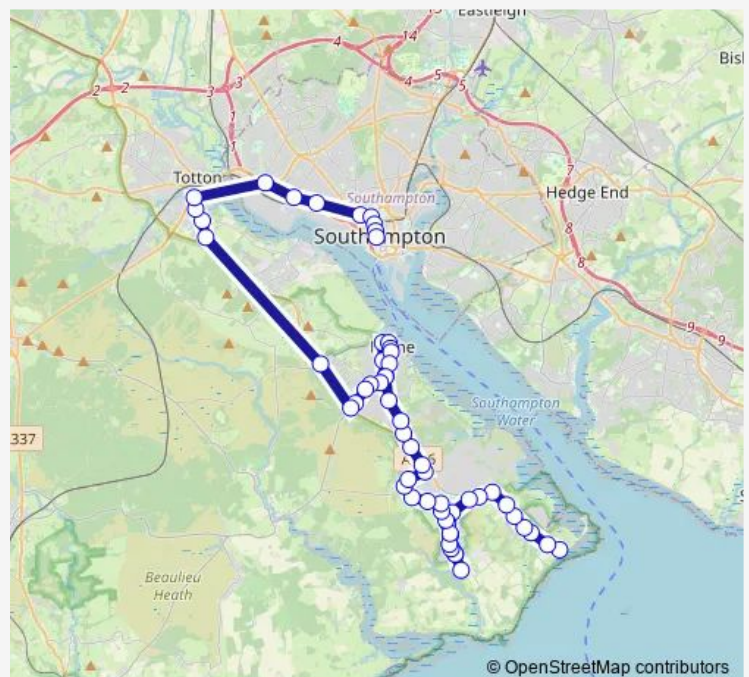

### Route schedule

The Square — Salisbury Road Shops

Monday 23:15

Tuesday 23:15

Wednesday 23:15

Thursday 23:15

Friday 23:15

Saturday 23:15

### Route info

Direction: The Square

Stops: 56

Trip Duration: 0 hour 50 min

9 — Southampton - Hythe - Langley/Fawley - Lepe

Long Lane Junction

Southbourne Avenue

Lime Kiln Lane