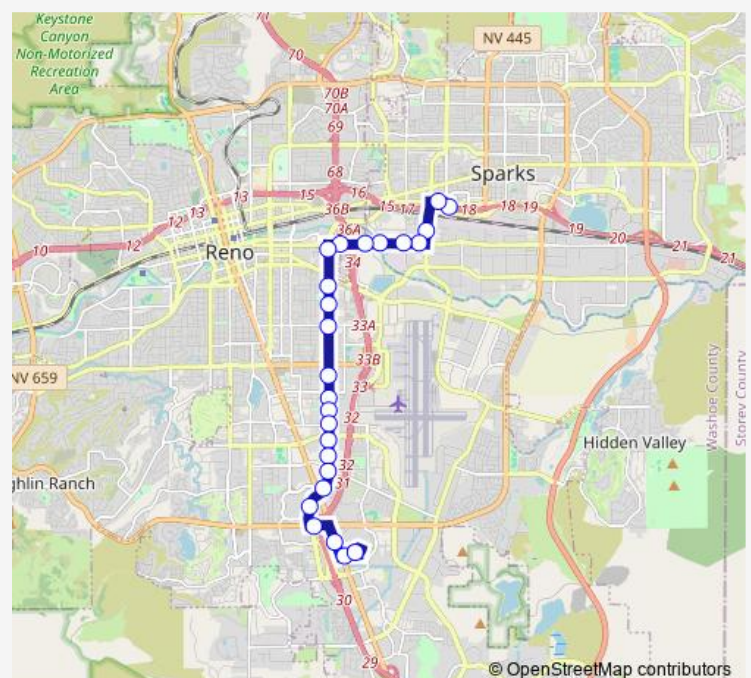

### Direction

RTC Centennial Plaza Bay H (Rt 9) — RTC Transfer Center and Meadowood Mall

25 stops

[Open route schedule](#)

RTC Centennial Plaza Bay H (Rt 9)

Victorian Avenue and 16th Street

W Rock Boulevard and Pittman Avenue

### Route schedule

RTC Centennial Plaza Bay H (Rt 9) — RTC Transfer Center and Meadowood Mall

Monday	05:00-00:50 <sup>+1</sup>
Tuesday	05:00-00:50 <sup>+1</sup>
Wednesday	05:00-00:50 <sup>+1</sup>
Thursday	05:00-00:50 <sup>+1</sup>
Friday	05:00-00:50 <sup>+1</sup>
Saturday	05:00-01:00 <sup>+1</sup>
Sunday	06:00-24:00

### Route info

Direction: RTC Centennial Plaza Bay H (Rt 9)

Stops: 25

Trip Duration: 0 hour 26 min

9 — Kietzke

S Mccarran Boulevard and Kietzke Lane

S Virginia Street and Meadowood Mall Way

Meadowood Mall Circle and S Virginia Street

## Direction

RTC Transfer Center and Meadowood Mall — RTC Centennial Plaza Bay I (Rt 21)

24 stops

[Open route schedule](#)

RTC Transfer Center and Meadowood Mall

S Virginia Street and Meadowood Mall Circle