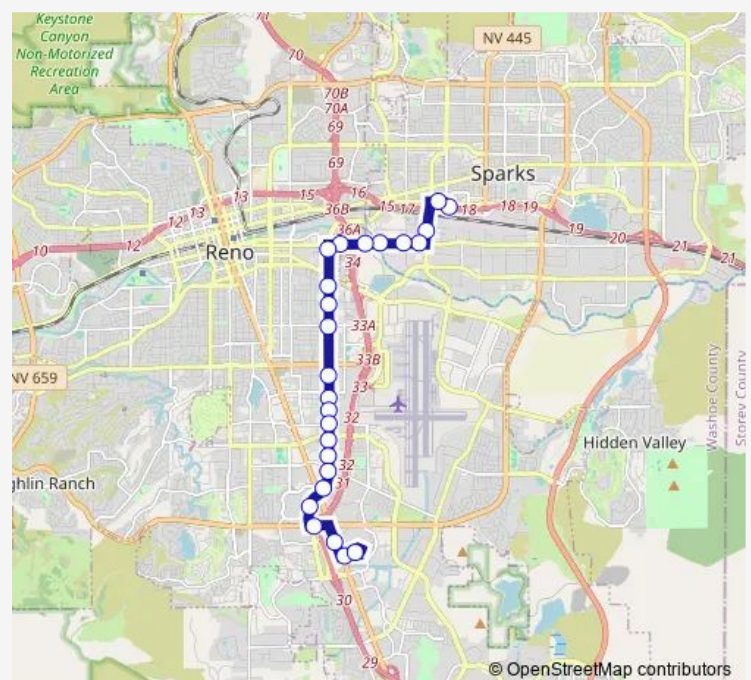

Kietzke Lane and E Taylor Street

Kietzke Lane and Vassar Street

Kietzke Lane and Apple Street

Kietzke Lane and Linden Street

Kietzke Lane between Linden and Gentry

Kietzke Lane and Gentry Way

Kietzke Lane and E Moana Lane

### Route schedule

RTC Centennial Plaza Bay H (Rt 9) — RTC Transfer Center and Meadowood Mall

Monday	05:00-00:50 <sup>+1</sup>
Tuesday	05:00-00:50 <sup>+1</sup>
Wednesday	05:00-00:50 <sup>+1</sup>
Thursday	05:00-00:50 <sup>+1</sup>
Friday	05:00-00:50 <sup>+1</sup>
Saturday	05:00-01:00 <sup>+1</sup>
Sunday	06:00-24:00

### Route info

Direction: RTC Centennial Plaza Bay H (Rt 9)

Stops: 25

Trip Duration: 0 hour 28 min

9 — Kietzke

S Mccarran Boulevard and Kietzke Lane

S Virginia Street and Meadowood Mall Way

Meadowood Mall Circle and S Virginia Street

## Direction

RTC Transfer Center and Meadowood Mall — RTC Centennial Plaza Bay I (Rt 21)

24 stops

[Open route schedule](#)

RTC Transfer Center and Meadowood Mall

S Virginia Street and Meadowood Mall Circle