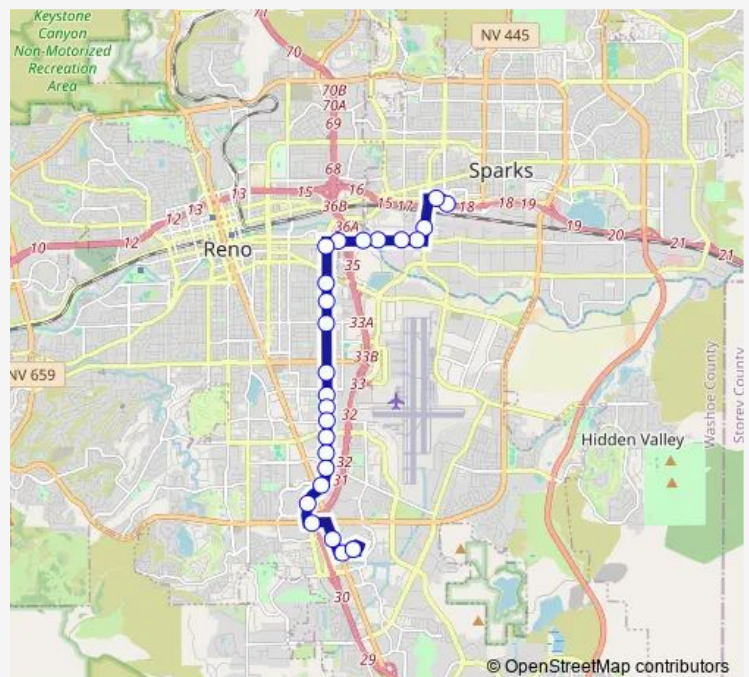

Kietzke Lane and Roberts Street

Kietzke Lane and E Taylor Street

Kietzke Lane and Vassar Street

Kietzke Lane and Apple Street

Kietzke Lane and Linden Street

Kietzke Lane between Linden and Gentry

Kietzke Lane and Gentry Way

Kietzke Lane and E Moana Lane

Kietzke Lane between Moana and Peckham

Kietzke Lane and E Peckham Lane

Kietzke Lane and S Virginia Street

Kietzke Lane and Redfield Parkway

Route schedule

RTC Centennial Plaza Bay H (Rt 9) — RTC Transfer Center and Meadowood Mall

Monday	05:00-00:50 ⁺¹
Tuesday	05:00-00:50 ⁺¹
Wednesday	05:00-00:50 ⁺¹
Thursday	05:00-00:50 ⁺¹
Friday	05:00-00:50 ⁺¹
Saturday	05:00-01:00 ⁺¹
Sunday	06:00-24:00

Route info

Direction: RTC Centennial Plaza Bay H (Rt 9)

Stops: 25

Trip Duration: 0 hour 23 min

9 — Kietzke

S Mccarran Boulevard and Kietzke Lane

S Virginia Street and Meadowood Mall Way

Meadowood Mall Circle and S Virginia Street

RTC Transfer Center and Meadowood Mall