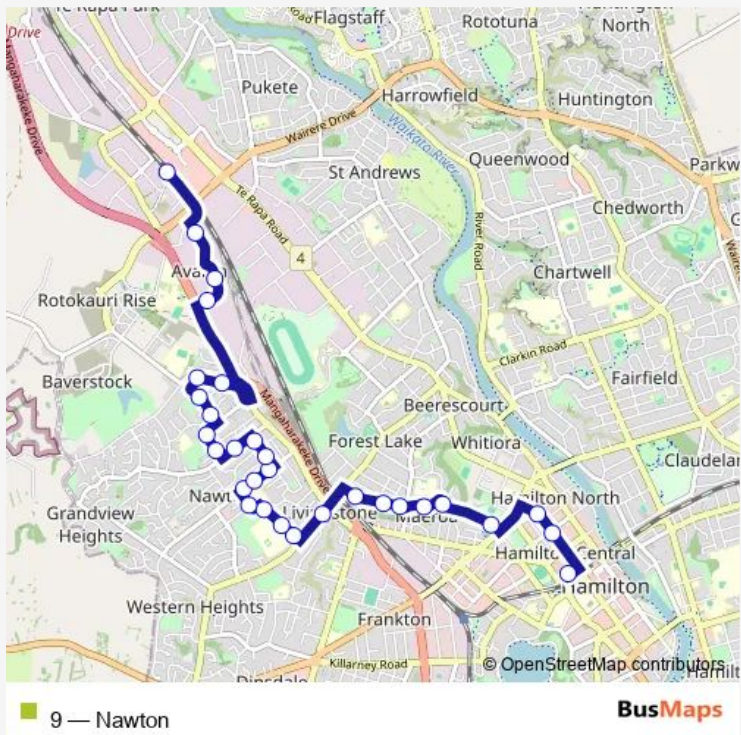

**Bus 9 Nawton**

[Go to website](#)

**Direction**  
 Transport Centre (Platform T) — Rotokauri Transport Hub (Platform 1)  
 30 stops  
[Open route schedule](#)

- Transport Centre (Platform T)
- 487 Anglesea St
- Anglesea St (near Waitomo Fuel)
- 127 Seddon Rd (opp FMG stadium)
- 175 Seddon Rd
- 61 Rimu St
- 95 Rimu St
- 115 Rimu St
- 153 Rimu St
- 19 Ellicott Rd
- 5 Waimarie St (Fraser High School)
- 25 Waimarie St
- 53 Waimarie St
- 7 Holmes St
- 78 Grandview Rd
- 60 Grandview Rd
- 36 Grandview Rd
- 5 Wall St
- 27 Wall St
- 35 Dominion Rd
- 68 Breckons Ave

**Route info**  
 Direction: Transport Centre (Platform T)  
 Stops: 30  
 Trip Duration: 0 hour 25 min

54 Breckons Ave

52 Odlin Cr

26 Odlin Cr

56 Rotokauri Rd

22 Rotokauri Rd

7 Foreman Rd (Wintec Rotokauri)

## Direction

Rotokauri Transport Hub (Platform 1) — Transport Centre

29 stops

[Open route schedule](#)

Rotokauri Transport Hub (Platform 1)

70 Foreman Rd (Modern Transport Engineers)

28 Foreman Rd

4 Foreman Rd (outside Fonterra)

## Route info

Direction: Rotokauri Transport Hub (Platform 1)

Stops: 29

Trip Duration: 0 hour 25 min

Opp 127 Seddon Rd

568 Anglesea St

486 Anglesea St

Transport Centre