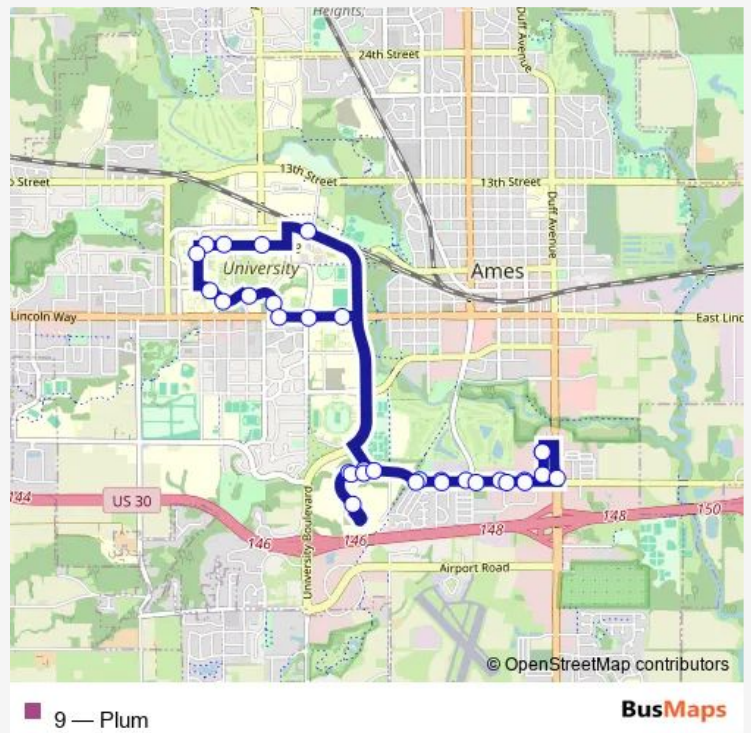

Bus 9 Plum

[Go to website](#)

Direction
 Buckeye Avenue at Chestnut Street — Buckeye Avenue at Chestnut Street

32 stops

[Open route schedule](#)

- Buckeye Avenue at Chestnut Street
- Buckeye Avenue at South 16th Street
- South 16th Street at South Kellogg Westbound
- South 16th Street at Golden Aspen Drive Westbound
- The Grove and Copper Beech
- Laverne Apartments
- South 16th Street at Greenbriar Park
- Christensen at South 16th Street Southbound
- Christensen at Day Care Center Westbound
- Veterinary Medicine
- Christensen at Day Care Center Eastbound
- Christensen at South 16th Street Northbound
- University Boulevard at Haber Road Westbound
- Kildee Hall
- Gilman Hall
- Armory
- Howe Hall
- Upper Friley
- Lake Laverne North
- Memorial Union North
- Union Drive at the Knoll

Route schedule

Buckeye Avenue at Chestnut Street — Buckeye Avenue at Chestnut Street

Monday	06:55-21:35
Tuesday	06:55-21:35
Wednesday	06:55-21:35
Thursday	06:55-21:35
Friday	06:55-21:35
Saturday	07:15-21:15
Sunday	08:35-21:15

Route info

Direction: Buckeye Avenue at Chestnut Street

Stops: 32

Trip Duration: 0 hour 32 min

Buchanan Hall

Lincoln Way at Beach Avenue Eastbound

Lincoln Way at Hilton Coliseum Eastbound

South 16th at Christensen Drive

South 16th Street at Mulberry Boulevard

South 16th Street at Creekside Drive

Copper Beech and Pheasant Run

South 16th Street at Golden Aspen Drive Eastbound

South 16th Street at South Kellogg Eastbound

South Duff Avenue at South 16th Street Northbound