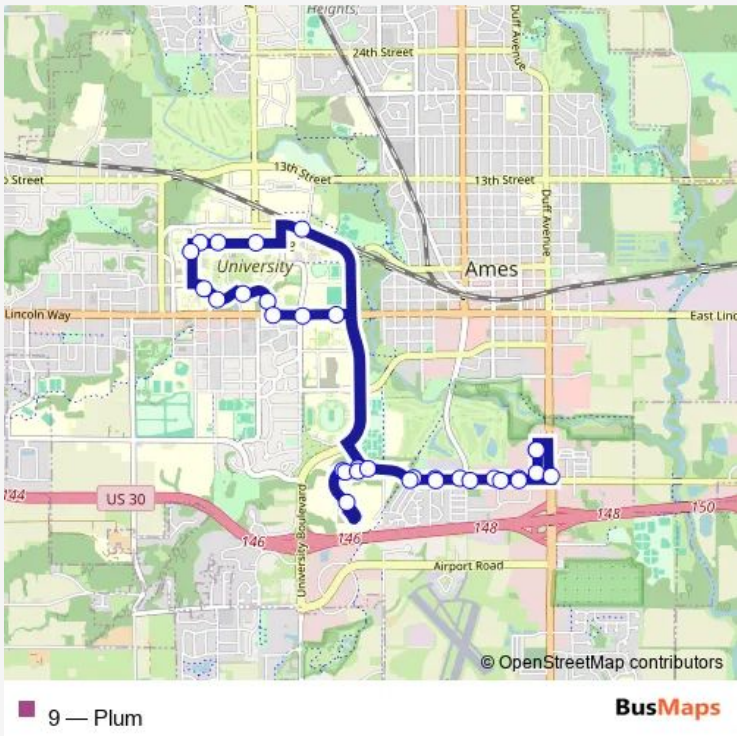

Bus 9 Plum

[Go to website](#)

Direction
 Buckeye Avenue at Chestnut Street — Buckeye Avenue at Chestnut Street
 32 stops
[Open route schedule](#)

- Buckeye Avenue at Chestnut Street
- Buckeye Avenue at South 16th Street
- South 16th Street at South Kellogg Westbound
- South 16th Street at Golden Aspen Drive Westbound
- The Grove and Copper Beech
- Laverne Apartments
- South 16th Street at Greenbriar Park
- Christensen at South 16th Street Southbound
- Christensen at Day Care Center Westbound
- Veterinary Medicine
- Christensen at Day Care Center Eastbound
- Christensen at South 16th Street Northbound
- University Boulevard at Haber Road Westbound
- Kildee Hall
- Gilman Hall
- Armory
- Howe Hall
- Upper Friley
- Lake Laverne North
- Memorial Union North
- Union Drive at the Knoll

Route schedule
 Buckeye Avenue at Chestnut Street — Buckeye Avenue at Chestnut Street

Monday	06:55-21:35
Tuesday	06:55-21:35
Wednesday	06:55-21:35
Thursday	06:55-21:35
Friday	06:55-21:35
Saturday	07:15-21:15
Sunday	08:35-21:15

Route info
 Direction: Buckeye Avenue at Chestnut Street
 Stops: 32
 Trip Duration: 0 hour 32 min

Buchanan Hall

Lincoln Way at Beach Avenue Eastbound

Lincoln Way at Hilton Coliseum Eastbound

South 16th at Christensen Drive

South 16th Street at Mulberry Boulevard

South 16th Street at Creekside Drive

Copper Beech and Pheasant Run

South 16th Street at Golden Aspen Drive Eastbound

South 16th Street at South Kellogg Eastbound

South Duff Avenue at South 16th Street Northbound