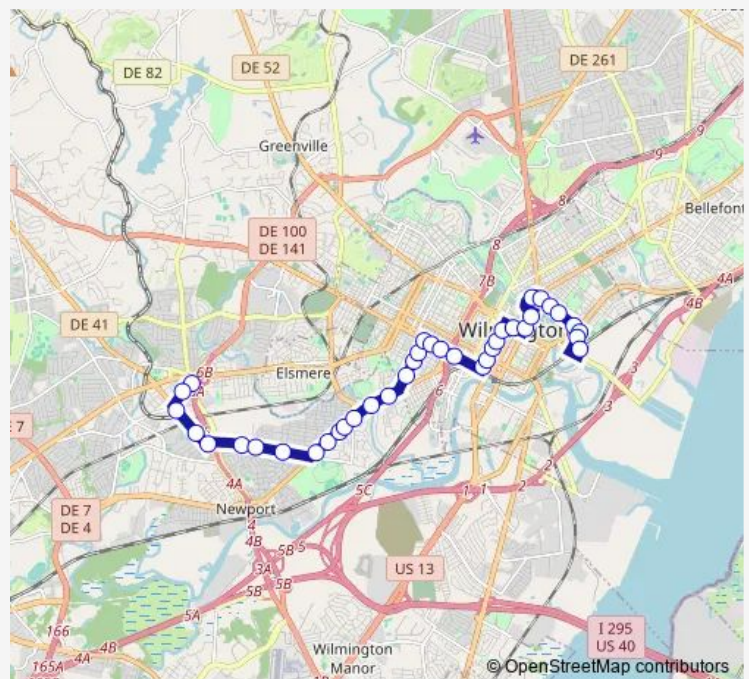

### Route schedule

Prices Corner Park & Ride — Howard Young Correctional Inst

Monday 04:29-23:00

Tuesday 04:29-23:00

Wednesday 04:29-23:00

Thursday 04:29-23:00

Friday 04:29-23:00

Saturday 06:03-21:29

### Route info

Direction: Prices Corner Park & Ride

Stops: 38

Trip Duration: 0 hour 41 min

9 — Boxwood Rd / Broom St / Vandever Ave

M L King Blvd @ Monroe St

Orange ST @ 2ND St

Orange ST @ 4TH St

## Direction

Howard Young Correctional Inst — Prices Corner Park & Ride

42 stops

[Open route schedule](#)

Howard Young Correctional Inst

Claymont ST @ 15th St

Claymont ST @ Vandever Ave

Vandever AVE @ Thatcher St

## Route info

Direction: Howard Young Correctional Inst

Stops: 42

Trip Duration: 0 hour 39 min

Maryland AVE @ MCGovern Terr

Maryland AVE @ OP Robinson Ln

Maryland AVE @ OP Germay Dr

Maryland AVE @ Race St