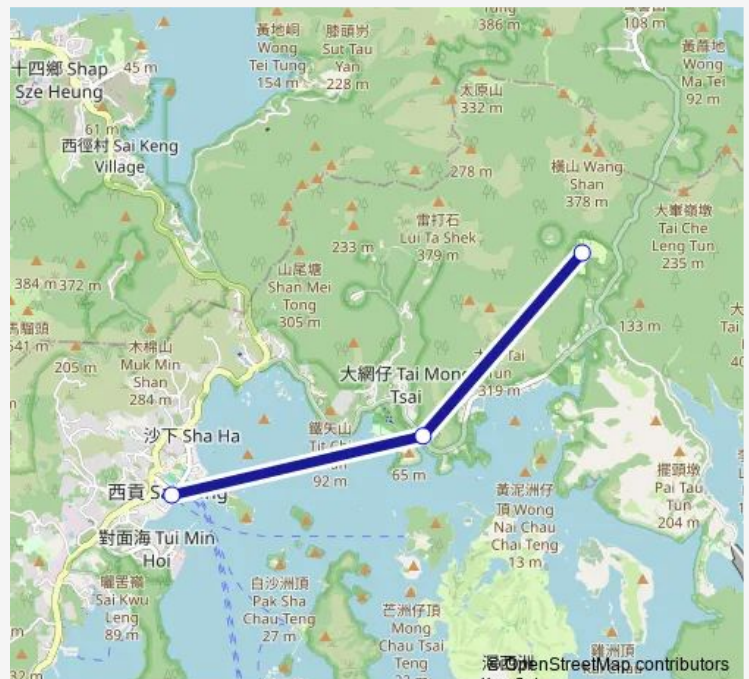

### Direction

Lady Maclehorse Holiday Village — FUK MAN Road Public Light BUS Terminus, Outside King WAH Building

3 stops

[Open route schedule](#)

Lady Maclehorse Holiday Village

TAI Mong Tsai

FUK MAN Road Public Light BUS Terminus, Outside King WAH Building

### Route schedule

Lady Maclehorse Holiday Village — FUK MAN Road Public Light BUS Terminus, Outside King WAH Building

Monday	06:30
Tuesday	06:30
Wednesday	06:30
Thursday	06:30
Friday	06:30
Saturday	06:30
Sunday	07:00

### Route info

Direction: Lady Maclehorse Holiday Village

Stops: 3

Trip Duration: 0 hour 15 min

9 — Lady Maclehorse Holiday Village - SAI Kung

### Direction

FUK MAN Road Public Light BUS Terminus, Outside King WAH Building — Lady Maclehose Holiday Village

3 stops

[Open route schedule](#)

FUK MAN Road Public Light BUS Terminus, Outside King WAH Building