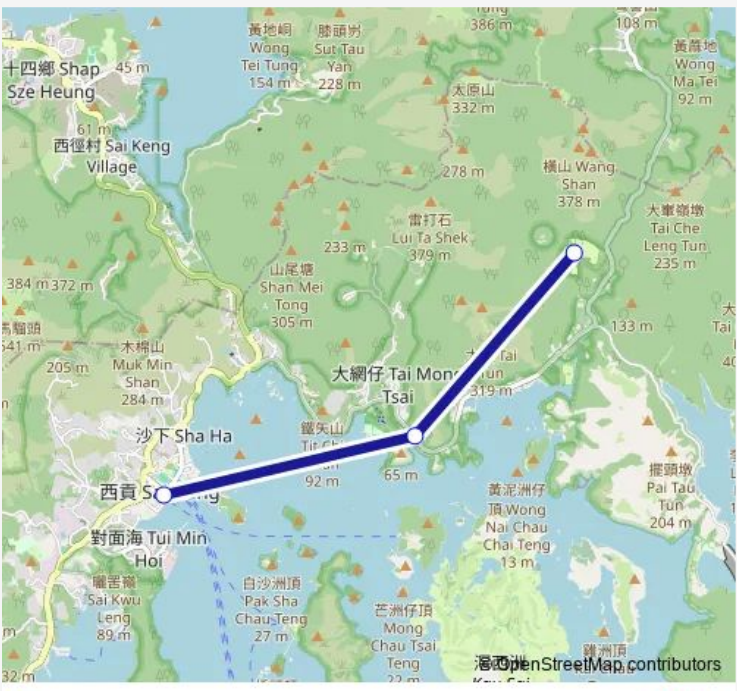

Bus 9 Lady Maclehorse Holiday Village - SAI KUNG

[Go to website](#)

Direction
 Lady Maclehorse Holiday Village — FUK MAN Road Public Light BUS Terminus, Outside King WAH Building
 3 stops
[Open route schedule](#)

Lady Maclehorse Holiday Village
 TAI MONG TSAI
 FUK MAN Road Public Light BUS Terminus, Outside King WAH Building

Route schedule
 Lady Maclehorse Holiday Village — FUK MAN Road Public Light BUS Terminus, Outside King WAH Building

Monday	06:30
Tuesday	06:30
Wednesday	06:30
Thursday	06:30
Friday	06:30
Saturday	06:30
Sunday	07:00

Route info
 Direction: Lady Maclehorse Holiday Village
 Stops: 3
 Trip Duration: 0 hour 17 min

9 — Lady Maclehorse Holiday Village - SAI KUNG **BusMaps**

Direction

FUK MAN Road Public Light BUS Terminus, Outside King WAH Building — Lady Maclehose Holiday Village

3 stops

[Open route schedule](#)

FUK MAN Road Public Light BUS Terminus, Outside King WAH Building