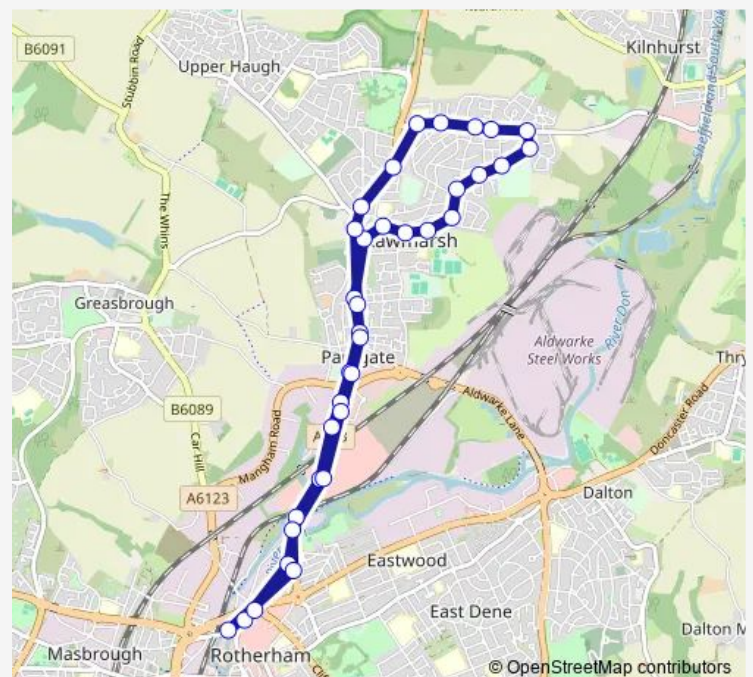

Kilnhurst Road/Limetree Crescent

Kilnhurst Road/Sandhill Road

Kilnhurst Road/St Nicholas Road

Route schedule

Rotherham Interchange/A5 — Rotherham Interchange/C4

Monday 06:02-19:10

Tuesday 06:02-19:10

Wednesday 06:02-19:10

Thursday 06:02-19:10

Friday 06:02-19:10

Saturday 06:53-19:10

Sunday —

Route info

Direction: Rotherham Interchange/A5

Stops: 35

Trip Duration: 0 hour 30 min

9 — Rotherham - Rotherham

Kilnhurst Road/Main Street

Kilnhurst Road/Queen Street

Dale Road/East Avenue

Blyth Avenue/Haugh Road

High Street/Stocks Lane

Rawmarsh Hill/Netherfield Lane

Broad Street/Aldwarke Road

Broad Street/Foundry Street

Rotherham Road/Taylor's Lane

Rotherham Road/Stadium Way

Rawmarsh Road/Grafton Bridge

St Anns Road/Selborne Street

Greasbrough Road/Bridge Street

Rotherham Interchange/C4

9 Bus time schedules and route maps are available in an offline PDF at busmaps.com. Use the busmaps.com website to see live bus times, train schedule or subway schedule, and step-by-step directions for all public transit in Rotherham