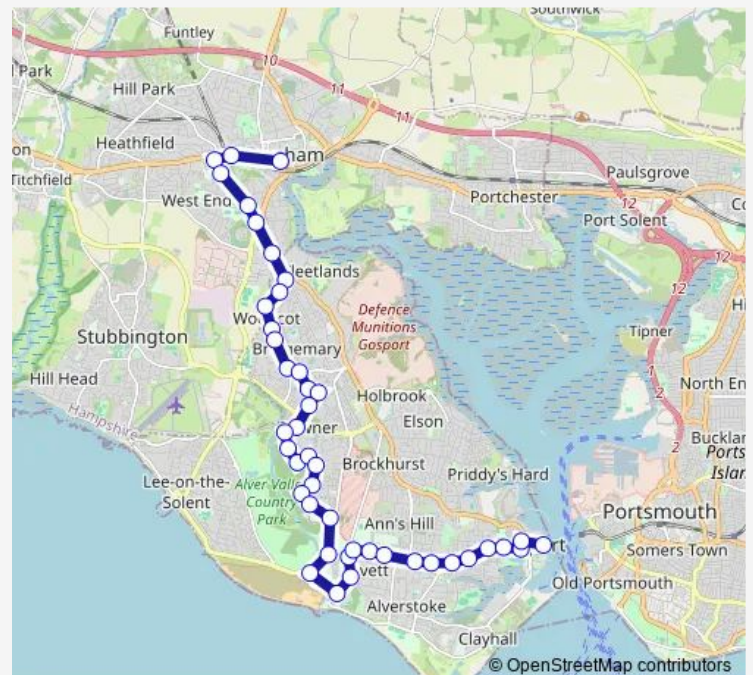

Thursday 06:00-22:30

Friday 06:00-22:30

Saturday 07:35-22:14

Sunday 08:25-18:47

Route info

Direction: Gosport Interchange

Stops: 44

Trip Duration: 0 hour 43 min

Birchmore Close

Carisbrooke Shops

Stoners Close

Tukes Avenue Shops

Woodcot Primary School

Meadow Walk

Wych Lane BRT

Hoeford BRT

White House

Cams Alders

Mill Road

The Quay

Bus Station

Direction

Bus Station — Gosport Interchange

44 stops

Friday 06:06-22:44

Saturday 07:10-22:30

Sunday 09:12-18:32

Route info

Direction: Bus Station

Stops: 44

Trip Duration: 0 hour 46 min

Davenport Close