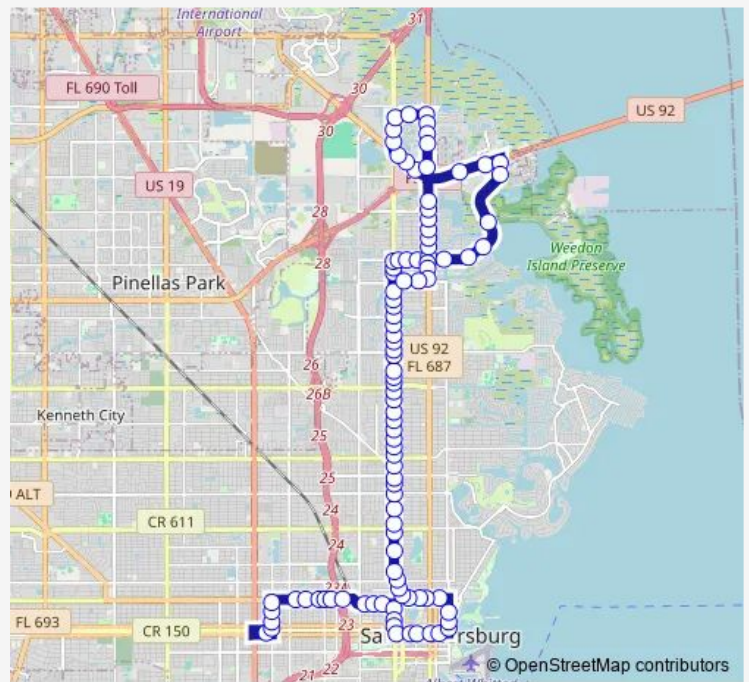

# Bus 9 ST Petersburg/Gateway Mall

[Go to website](#)

**Direction**  
 Gateway Mall - Shelter - 1 — Grand Central Station - D  
 66 stops  
[Open route schedule](#)

- Gateway Mall - Shelter - 1
- DR Martin Luther King JR ST N + 77th AVE N
- DR Martin Luther King JR ST N + 74th AVE N
- DR Martin Luther King JR ST N + 73rd AVE N
- DR Martin Luther King JR ST N + 70th AVE N
- DR Martin Luther King JR ST N + 6738
- DR Martin Luther King JR ST N + 63rd AVE N
- DR Martin Luther King JR ST N + 62nd AVE N
- DR Martin Luther King JR ST N + 58th AVE N
- DR Martin Luther King JR ST N + 56th AVE N
- DR Martin Luther King JR ST N + 53th AVE N
- DR Martin Luther King JR ST N + 52nd AVE N
- DR Martin Luther King JR ST N + 50th AVE N
- DR Martin Luther King JR ST N + 48th AVE N
- DR Martin Luther King JR ST N + Montrose Blvd N
- DR Martin Luther King JR ST N + 44th AVE N
- DR Martin Luther King JR ST N + Monticello Blvd N
- DR Martin Luther King JR ST N + 40th AVE N
- DR Martin Luther King JR ST N + 38th AVE N
- DR Martin Luther King JR ST N + Foster Hill DR N
- DR Martin Luther King JR ST N + 34th AVE N

**Route schedule**

Gateway Mall - Shelter - 1 — Grand Central Station - D

Monday	05:13-20:42
Tuesday	05:13-20:42
Wednesday	05:13-20:42
Thursday	05:13-20:42
Friday	05:13-20:42
Saturday	05:45-19:45
Sunday	06:06-19:55

**Route info**

Direction: Gateway Mall - Shelter - 1  
 Stops: 66  
 Trip Duration: 0 hour 35 min

9 — ST Petersburg/Gateway Mall

DR Martin Luther King JR ST N + 32nd AVE N

DR Martin Luther King JR ST N + 30th AVE N

## Route info

Direction: Grand Central Station - D

Stops: 99

Trip Duration: 0 hour 55 min

5TH AVE N + 2ND ST N

5TH AVE N + Dartmoor ST N

5TH AVE N + 5TH ST N

5TH AVE N + Grove ST N