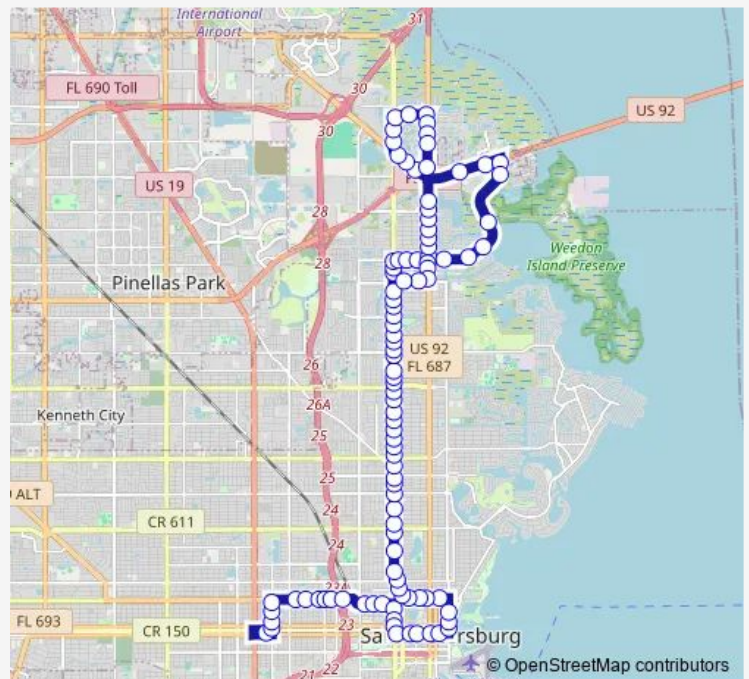

Bus 9 ST Petersburg/Gateway Mall

[Go to website](#)

Direction
 Gateway Mall - Shelter - 1 — Grand Central Station - D
 66 stops
[Open route schedule](#)

- Gateway Mall - Shelter - 1
- DR Martin Luther King JR ST N + 77th AVE N
- DR Martin Luther King JR ST N + 74th AVE N
- DR Martin Luther King JR ST N + 73rd AVE N
- DR Martin Luther King JR ST N + 70th AVE N
- DR Martin Luther King JR ST N + 6738
- DR Martin Luther King JR ST N + 63rd AVE N
- DR Martin Luther King JR ST N + 62nd AVE N
- DR Martin Luther King JR ST N + 58th AVE N
- DR Martin Luther King JR ST N + 56th AVE N
- DR Martin Luther King JR ST N + 53th AVE N
- DR Martin Luther King JR ST N + 52nd AVE N
- DR Martin Luther King JR ST N + 50th AVE N
- DR Martin Luther King JR ST N + 48th AVE N
- DR Martin Luther King JR ST N + Montrose Blvd N
- DR Martin Luther King JR ST N + 44th AVE N
- DR Martin Luther King JR ST N + Monticello Blvd N
- DR Martin Luther King JR ST N + 40th AVE N
- DR Martin Luther King JR ST N + 38th AVE N
- DR Martin Luther King JR ST N + Foster Hill DR N
- DR Martin Luther King JR ST N + 34th AVE N

Route schedule

Gateway Mall - Shelter - 1 — Grand Central Station - D

Monday	05:13-20:42
Tuesday	05:13-20:42
Wednesday	05:13-20:42
Thursday	05:13-20:42
Friday	05:13-20:42
Saturday	05:45-19:45
Sunday	06:06-19:55

Route info

Direction: Gateway Mall - Shelter - 1
 Stops: 66
 Trip Duration: 0 hour 38 min

9 — ST Petersburg/Gateway Mall

DR Martin Luther King JR ST N + 32nd AVE N

DR Martin Luther King JR ST N + 30th AVE N

DR Martin Luther King JR ST N + 28th AVE N

DR Martin Luther King JR ST N + 23rd AVE N

DR Martin Luther King JR ST N + 22nd AVE N

DR Martin Luther King JR ST N + 17th AVE N

DR Martin Luther King JR ST N + 14th AVE N