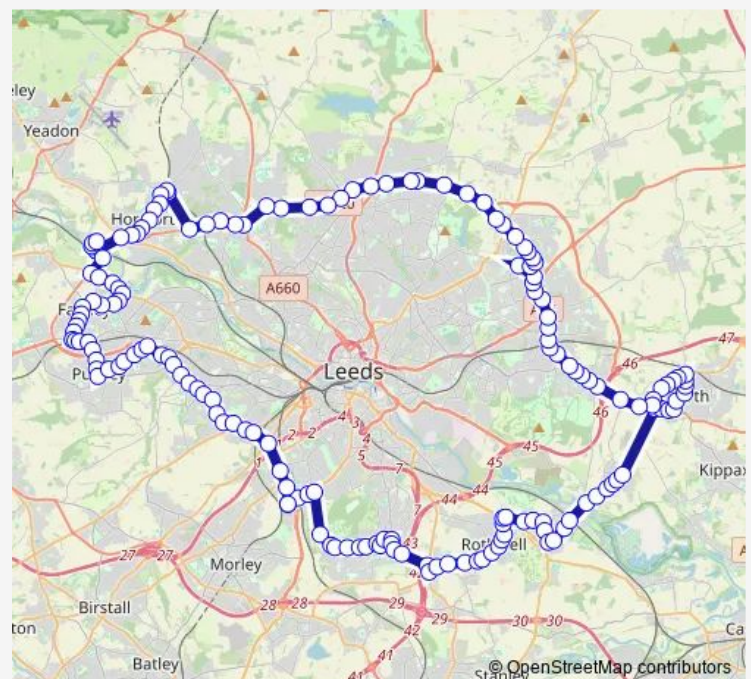

Halfway House

Leadwell Lane Copley Ln

Northfield Avenue

Route schedule

White Rose Ctr stand A — White Rose Ctr stand A

Monday 06:30-17:10

Tuesday 06:30-17:10

Wednesday 06:30-17:10

Thursday 06:30-17:10

Friday 06:30-17:10

Saturday 08:05-16:53

Sunday —

Route info

Direction: White Rose Ctr stand A

Stops: 165

Trip Duration: 2 hour 50 min

■ 9

BusMaps

Rhubarb Farm

Stainton Lane

Rothwell School

Marsh Street Library

Gillett Lane

Park Ln Abraham Hill