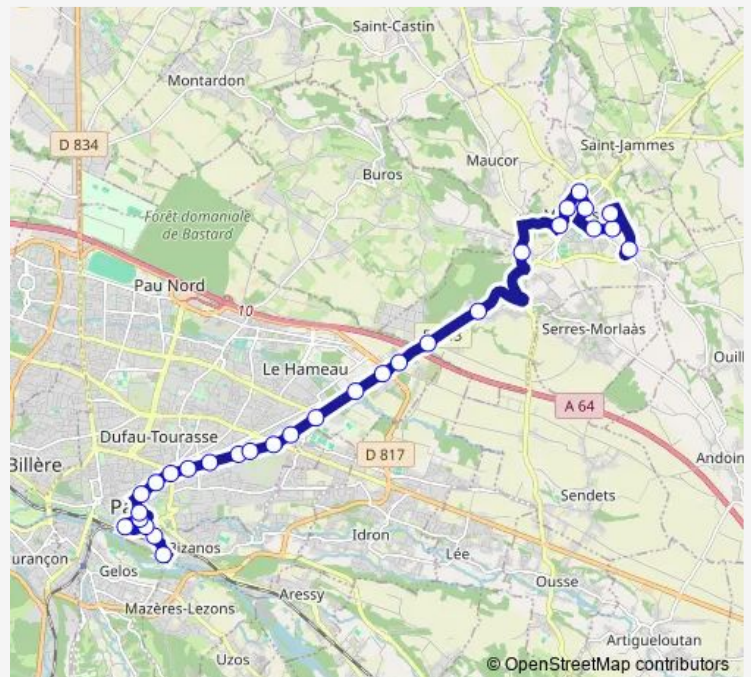

Nobel

Berlanne

Route schedule

PAU Rives du Gave — Morlaàs Communauté de Com-munes

Monday 07:02-19:30

Tuesday 07:02-19:30

Wednesday 07:02-19:30

Thursday 07:02-19:30

Friday 07:02-19:30

Saturday 07:23-19:26

Sunday —

Route info

Direction: PAU Rives du Gave

Stops: 30

Trip Duration: 0 hour 36 min

Cachalat

LP Haute-Vue

Henri Iv

Pl. des Fors

Piscine

Remparts

Maison de la Solidarité

Marcadet

Baratnau

Stops: 30

Trip Duration: 0 hour 39 min

Barthou - Beaumont

Bonaparte

PAU Gare de Pau Quai D

Lacoste

L. Heid

PAU Rives du Gave