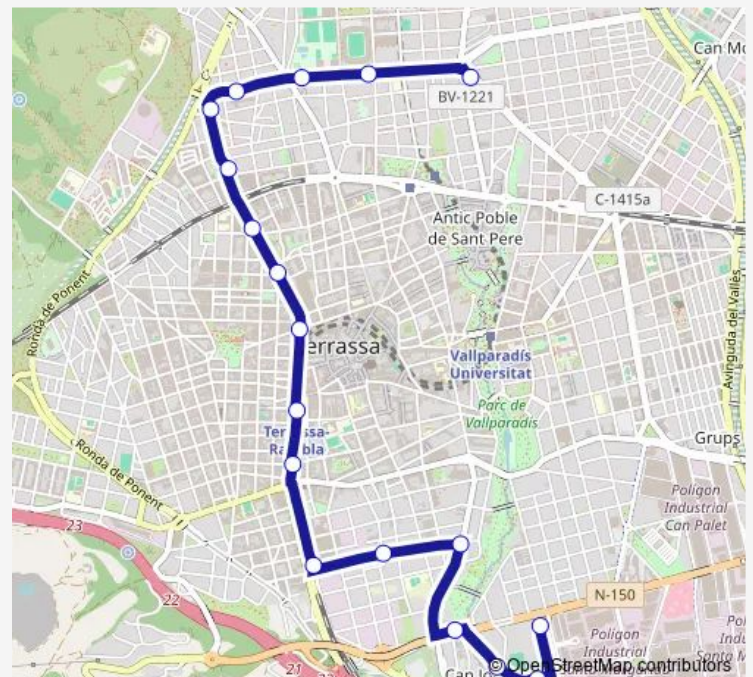

Ricard Camí

CAP Rambla

Pl.Lluís Companys

Eugeni d'Ors

Empedradriu Eugènia

Ctra. Rellinars

Àrea Olímpica

Francesc Macià

Route schedule

CAP Sud — Francesc Macià

Monday 05:00-22:56

Tuesday 05:00-22:56

Wednesday 05:00-22:56

Thursday 05:00-22:56

Friday 05:00-22:56

Saturday 07:45-09:41

Sunday 08:42-15:46

Route info

Direction: CAP Sud

Stops: 18

Trip Duration: 0 hour 35 min

9 — Avingudes

Direction

CAP Sud — Francesc Macià

Tuesday —

Wednesday —

Thursday —

Friday 15:59-22:24

Saturday 09:53-21:51

Sunday 16:01-22:05

Route info

Direction: CAP Sud