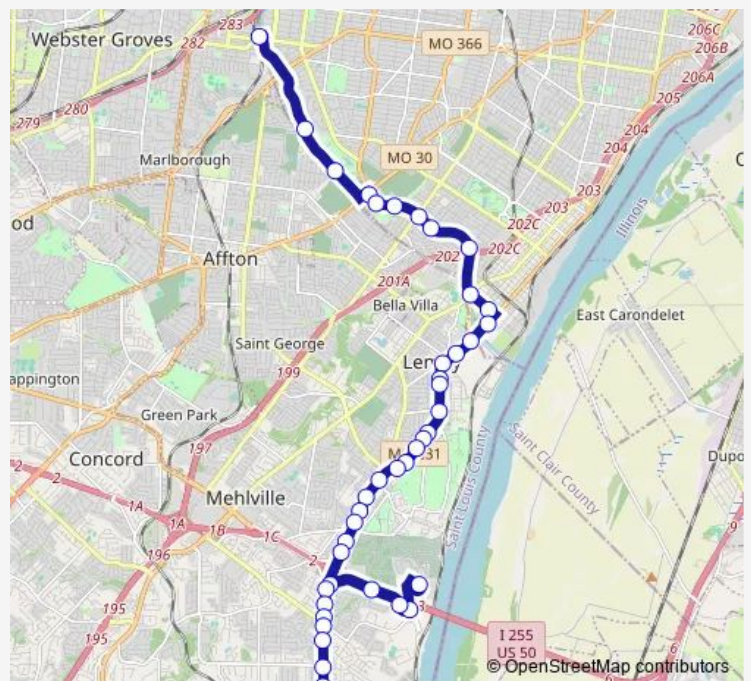

River DES Peres @ Olde English Sb

Germania @ Gravois Sb

Germania @ Stolle Sb

Germania @ Tesson Sb

Germania @ Morganford Sb

Germania @ Sharp Sb

Germania @ I-55 Sb

Marceau @ Alabama Sb

Kingston @ Clyde Sb

Kingston @ Carrington Sb

Kingston @ Pentonville Sb

Route schedule

Shrewsbury-Lansdowne I-44 Transit Center — Telegraph @ Baumgartner Nb

Monday	05:20-20:20
Tuesday	05:20-20:20
Wednesday	05:20-20:20
Thursday	05:20-20:20
Friday	05:20-20:20
Saturday	—
Sunday	—

Route info

Direction: Shrewsbury-Lansdowne I-44 Transit Center

Stops: 44

Trip Duration: 0 hour 41 min

9 — Oakville

Kingston @ Tacoma Sb

Kingston @ Geneva Sb

Telegraph @ Kingston Sb

Saturday —

Sunday —

Route info

Direction: Telegraph @ Baumgartner Nb

Stops: 41

Trip Duration: 0 hour 36 min

Broadway @ Velma Nb

Broadway @ Hoffmeister Nb