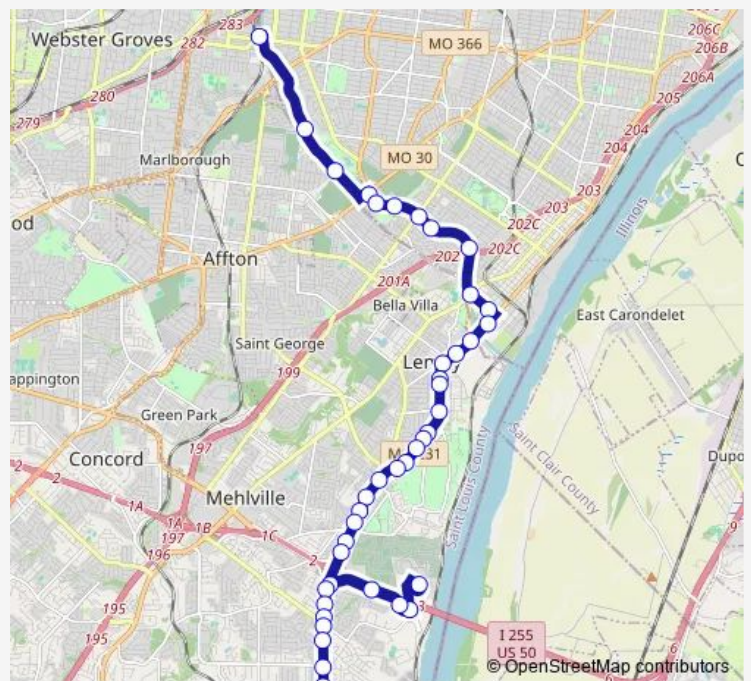

River DES Peres @ Olde English Sb

Germania @ Gravois Sb

Germania @ Stolle Sb

Germania @ Tesson Sb

Germania @ Morganford Sb

Germania @ Sharp Sb

Germania @ I-55 Sb

Marceau @ Alabama Sb

Thursday 05:20-20:20

Friday 05:20-20:20

Saturday —

Sunday —

Route info

Direction: Shrewsbury-Lansdowne I-44 Transit Center

Stops: 44

Trip Duration: 0 hour 41 min

9 — Oakville

Kingston @ Tacoma Sb

Kingston @ Geneva Sb

Telegraph @ Kingston Sb

Telegraph @ Brilliant Sb

Telegraph RD @ Sylvanwood Terr Sb

Telegraph @ Franview Plaza Sb

Telegraph @ LIN-TEL Sb

Stops: 41

Trip Duration: 0 hour 36 min

Broadway @ Velma Nb

Broadway @ Hoffmeister Nb

Broadway @ Weiss Nb

Broadway @ River City Casino Nb

Catalan Transit Center

Marceau @ Broadway Wb