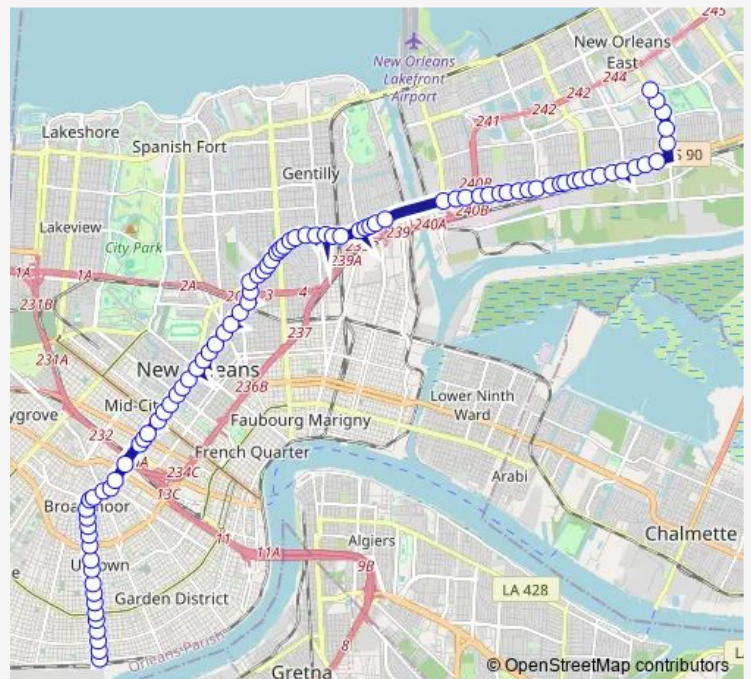

Bus 9 Broad - Napoleon

[Go to website](#)

Direction
 Lake Forest Library Hub — Napoleon at Tchoupitoulas
 93 stops
[Open route schedule](#)

- Lake Forest Library Hub
- New Orleans East Hospital
- Hospital Serv. Rd Opposite 5640 Read
- Methodist Hospital St at Read
- Read at Abramson
- Read at Dwyer
- Read at Lakewood
- Read at Prentiss
- Chef Highway at Lurline
- Chef Highway at Shopping Center
- Chef Highway at Hickerson
- Chef Highway at Bundy
- Chef Highway at Cerise
- Chef Highway at Arthur
- Chef Highway & Lancelot
- Chef Highway at Gawain
- Chef Highway at Crowder
- Chef Highway at Laine
- Chef Highway at Eastview
- Chef Highway at Elaine
- Chef Highway at Light Standard 429

Route schedule

Lake Forest Library Hub — Napoleon at Tchoupitoulas

Monday	03:00-02:10 ⁺¹
Tuesday	03:00-02:10 ⁺¹
Wednesday	03:00-02:10 ⁺¹
Thursday	03:00-02:10 ⁺¹
Friday	03:00-02:10 ⁺¹
Saturday	03:00-02:10 ⁺¹
Sunday	03:00-02:10 ⁺¹

Route info

Direction: Lake Forest Library Hub
 Stops: 93
 Trip Duration: 1 hour 6 min

9 — Broad - Napoleon

Chef Highway at Wilson

Chef Highway at Lonely Oak

Chef Highway at Plum Orchard

Chef Highway at Chantilly

Chef Menteur Highway at Store Walkway

Chef Menteur Highway at Louisa St.

Chef Menteur Highway at Gentilly Walmart

Chef Menteur Highway at Press Dr.

Chef Menteur Highway at Seminary Pl.

Chef Menteur Highway at Providence Pl.