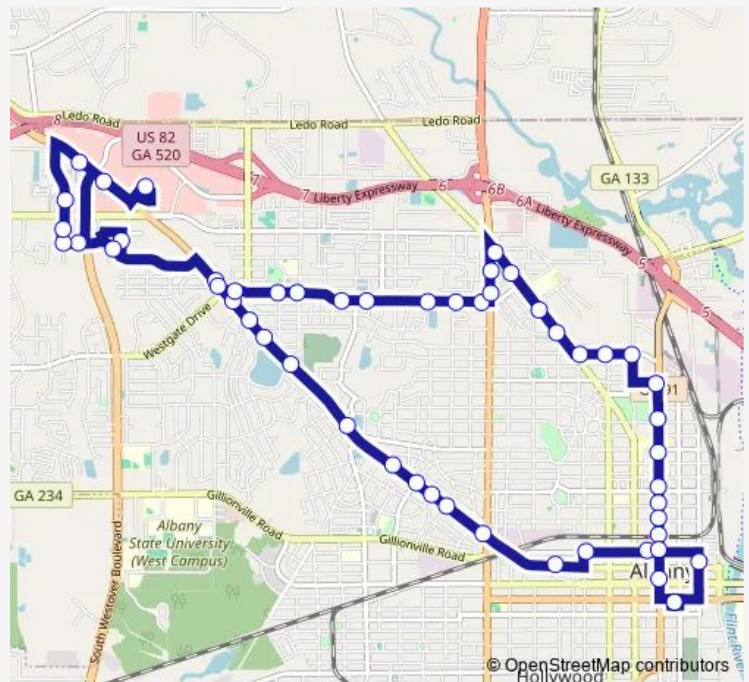

Meredyth Dr./ Pointe North Blvd

Pointe North Blvd @ Pointe North Plaza

Pointe North Blvd @ Aarc

Route schedule

Albany Transit Center — Albany Transit Center

Monday	06:20-17:20
Tuesday	06:20-17:20
Wednesday	06:20-17:20
Thursday	06:20-17:20
Friday	06:20-17:20
Saturday	06:20-14:20
Sunday	—

Route info

Direction: Albany Transit Center

Stops: 53

Trip Duration: 0 hour 50 min

9 — Silver Line: Point N Meredyth

Dawson Rd. @ Pointe North Apts

Dawson Rd @ Discount Tire

Albany Mall