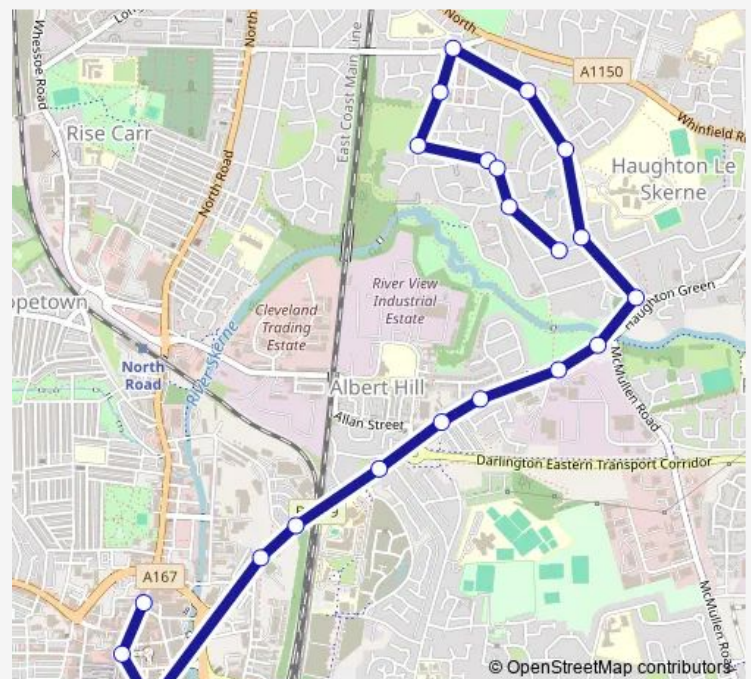

### Route schedule

Springwell Terrace — Prebend Row

Monday 06:11-19:38

Tuesday 06:11-19:38

Wednesday 06:11-19:38

Thursday 06:11-19:38

Friday 06:11-19:38

Saturday 07:12-19:38

### Route info

Direction: Springwell Terrace

Stops: 22

Trip Duration: 0 hour 18 min

9 — Darlington - Springfield/Whinfield

**Direction**

Springwell Terrace — Crown Street

21 stops

[Open route schedule](#)

Springwell Terrace

Nightingale Avenue

Salters Close

Locomotive Street

Springfield Road

Danby Court

Morpeth Avenue